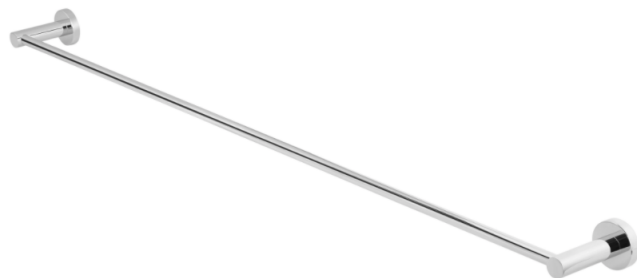

MR01-SR90-C

ROUND SINGLE RAIL IN CHROME

meir®

EXPLODED VIEW

CARE

- Do not install tapware using any form of acetone silicones.
- Do not apply physical items (such as tools) directly to product.
- Never use house-hold or commercial detergents, citrus based cleaners, or abrasive cleaners.
- Clean using a mild washing soap solution rinsed, and dry with a soft cloth.
- Check for any product defects before installation.
- Refer to the installation manual for correct installation.

FEATURES

- Refer to the Meir website for warranty terms & conditions.
- Dimensions applicable to the chrome finish only.
- Box Weight 0.85 kg

SPECIFICATIONS