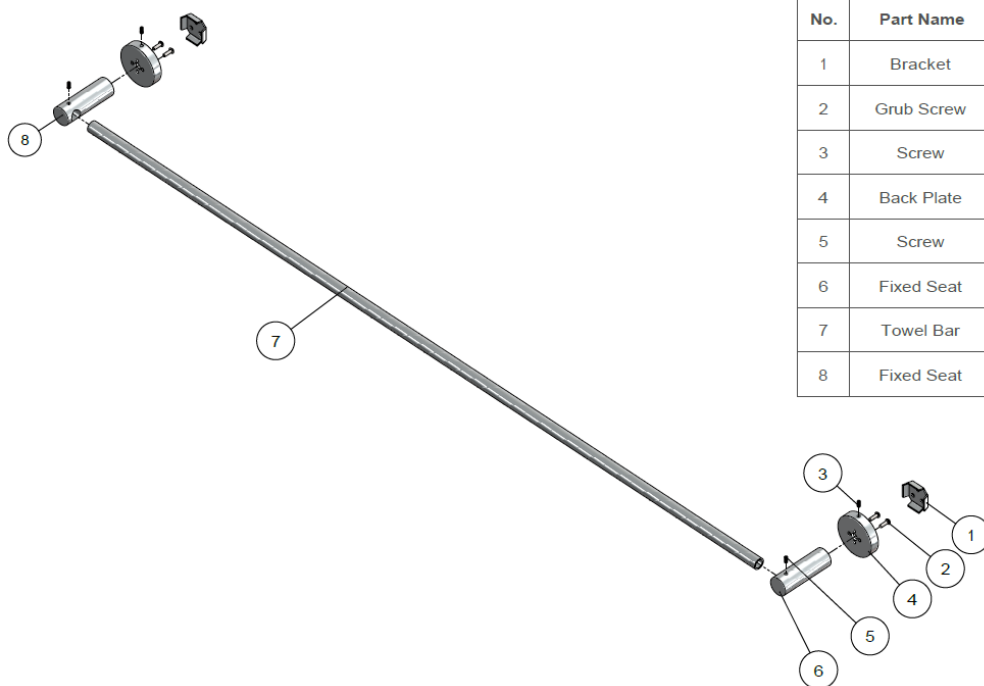

MR01-SR90-C

ROUND SINGLE RAIL IN CHROME

meir®

EXPLODED VIEW

CARE

- Do not install tapware using any form of acetone silicones.
- Do not apply physical items (such as tools) directly to product.
- Never use house-hold or commercial detergents, citrus based cleaners, or abrasive cleaners.
- Clean using a mild washing soap solution rinsed, and dry with a soft cloth.
- Check for any product defects before installation.
- Refer to the installation manual for correct installation.

FEATURES

- Refer to the Meir website for warranty terms & conditions.
- Dimensions applicable to the chrome finish only.
- Box Weight 0.85 kg

SPECIFICATIONS