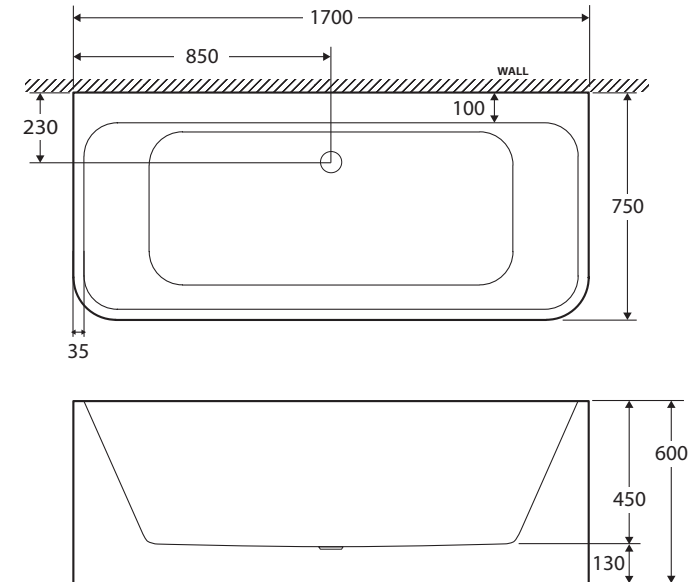

Delta

BACK-TO-WALL ACRYLIC BATH, 1700MM

Features

- Back-to-wall style
- UV stabilised sanitary-grade acrylic
- Inbuilt steel support frame
- Adjustable steel legs
- No overflow
- Chrome waste included with bath
- Gross weight: 55kg

While we aim to ensure specifications are correct at the time of publication, Fienza reserves the right to make modifications without prior notice. Physical colour may vary from image shown. All measurements are shown in millimetres. Always use physical product measurements for mark-ups and roughing-in as the technical drawing may differ from actual product received.