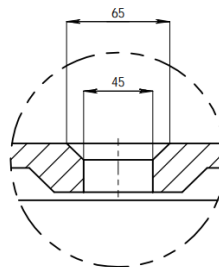

RSA01-600-SOLAYA

KASKADE
STONE BATHS & BASINS

Couldn't be better

Stone Cast Basin
Matte White

MATERIAL: KASKADESTONE

FINISH: MATTE

COLOUR: WHITE

DIMENSIONS: 600 x 310 x 110mm

1. DRAWINGS ARE NOT TO SCALE
2. DIMENSIONS ARE IN MILLIMETERS
3. AS ALL KASKADE PRODUCTS ARE HAND FINISHED A ± 5 MM TOLERANCE IS ALLOWED