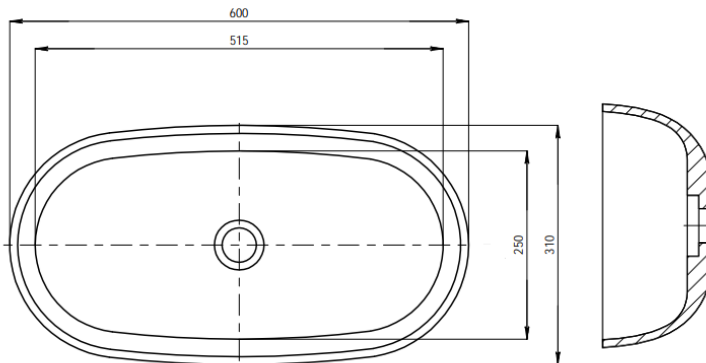

RSA01-600-SOLAYA

KASKADE
STONE BATHS & BASINS

Couldn't be better

Stone Cast Basin
Matte White

MATERIAL: KASKADESTONE

FINISH: MATTE

COLOUR: WHITE

DIMENSIONS: 600 x 310 x 110mm

PACKAGE SIZE: 640 x 360 x 180mm

NET WEIGHT: 8kg

GROSS WEIGHT: 10kg

WARRANTY: 7 YEARS

CARE AND MAINTENANCE

Regular Cleaning

Use warm water and a small amount of mild liquid detergent, such as dishwashing liquid.

1. DRAWINGS ARE NOT TO SCALE
2. DIMENSIONS ARE IN MILLIMETERS
3. AS ALL KASKADE PRODUCTS ARE HAND FINISHED A ± 5 MM TOLERANCE IS ALLOWED