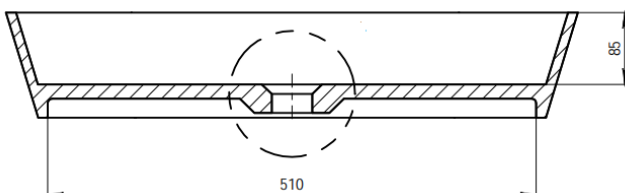

RSA01-600-SOLAYA

KASKADE
STONE BATHS & BASINS

Couldn't be better

Stone Cast Basin
Matte White

MATERIAL: KASKADESTONE

FINISH: MATTE

COLOUR: WHITE

DIMENSIONS: 600 x 310 x 110mm

PACKAGE SIZE: 640 x 360 x 180mm

NET WEIGHT: 8kg

GROSS WEIGHT: 10kg

WARRANTY: 7 YEARS

CARE AND MAINTENANCE

Regular Cleaning

Use warm water and a small amount of mild liquid detergent, such as dishwashing liquid.