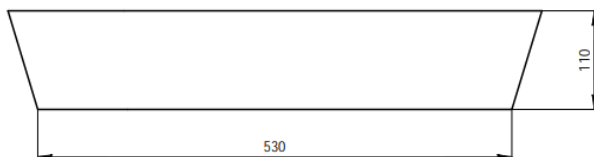

RSA01-600-SOLAYA

KASKADE
STONE BATHS & BASINS

Couldn't be better

Stone Cast Basin
Matte White

MATERIAL: KASKADESTONE

FINISH: MATTE

COLOUR: WHITE

DIMENSIONS: 600 x 310 x 110mm