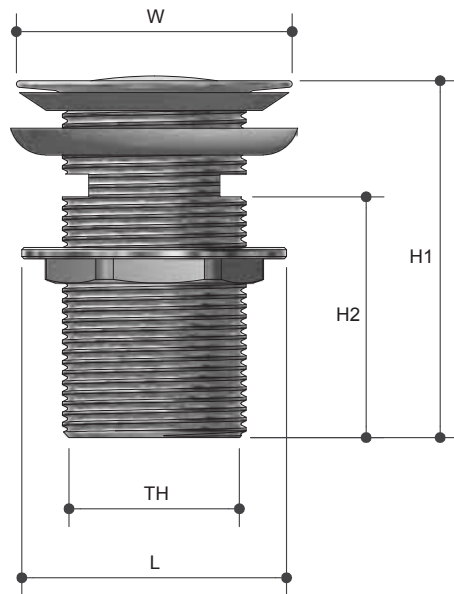

## Product Specifications

### Specifications

Available in 32mm and 40mm outlet

### Sizing Chart (MM)

	L	H1	H2	W	TH	SIZE
PW3275W	60	80	54	62	G 1 1/4"	32MM X 75MM
PW3275WMB	60	80	54	62	G 1 1/4"	32MM X 75MM
PW3290W	60	95	66	62	G 1 1/4"	32MM X 90MM
PW4075W	70	75	44	65	G 1 1/2"	40MM X 75MM
PW4075WMB	70	75	44	65	G 1 1/2"	40MM X 75MM