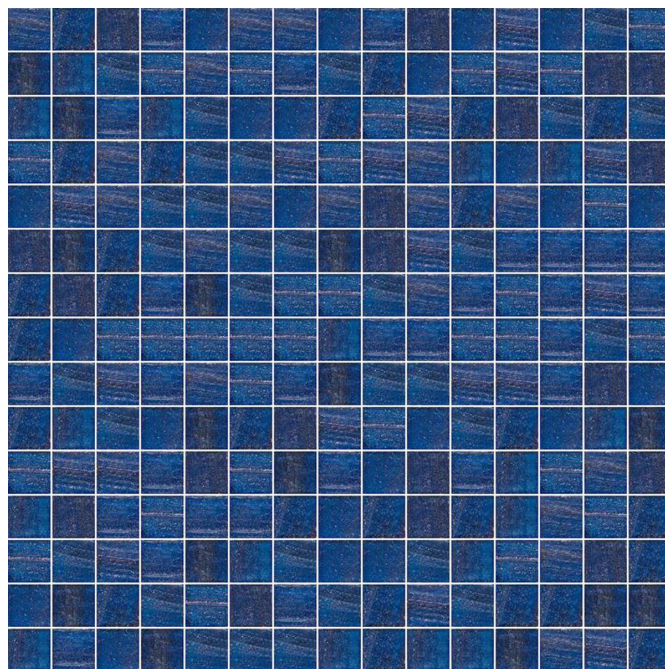

Pieces Per Sqm 10

Weight Per Sqm 13kg

Wet Barefoot Ramp Test No Classification

Light Reflectance Value

% Crystalline Silica Content

Porosity

Details are correct at the time of printing, however we reserve the right to correct any error which may occur from time to time. Please refer to your Beaumonts specialist to confirm all details and product availability.