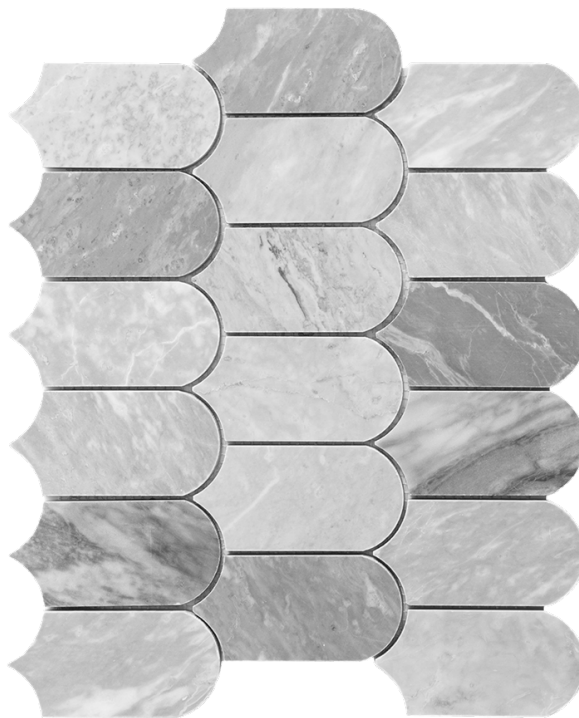

Product Specifications - Beaumont Tiles

RUSH GREY CARRARA NATURAL PRODUCT
CASCADE HONED MOSAIC

1229955 | 304x254mm

Range Name	Rush
Colour	Grey
Surface Finish	Honed
Country of Origin	CHN
Undulation	Flat
Slip Rating	NA
Tile Type	Stone
Tile Thickness	10mm
Edge	Rect
Pieces Per Pack	5
Pieces Per Sqm	12.95
Weight Per Sqm	29.14kg
Wet Barefoot Ramp Test	NA
% Crystalline Silica Content	0.01%