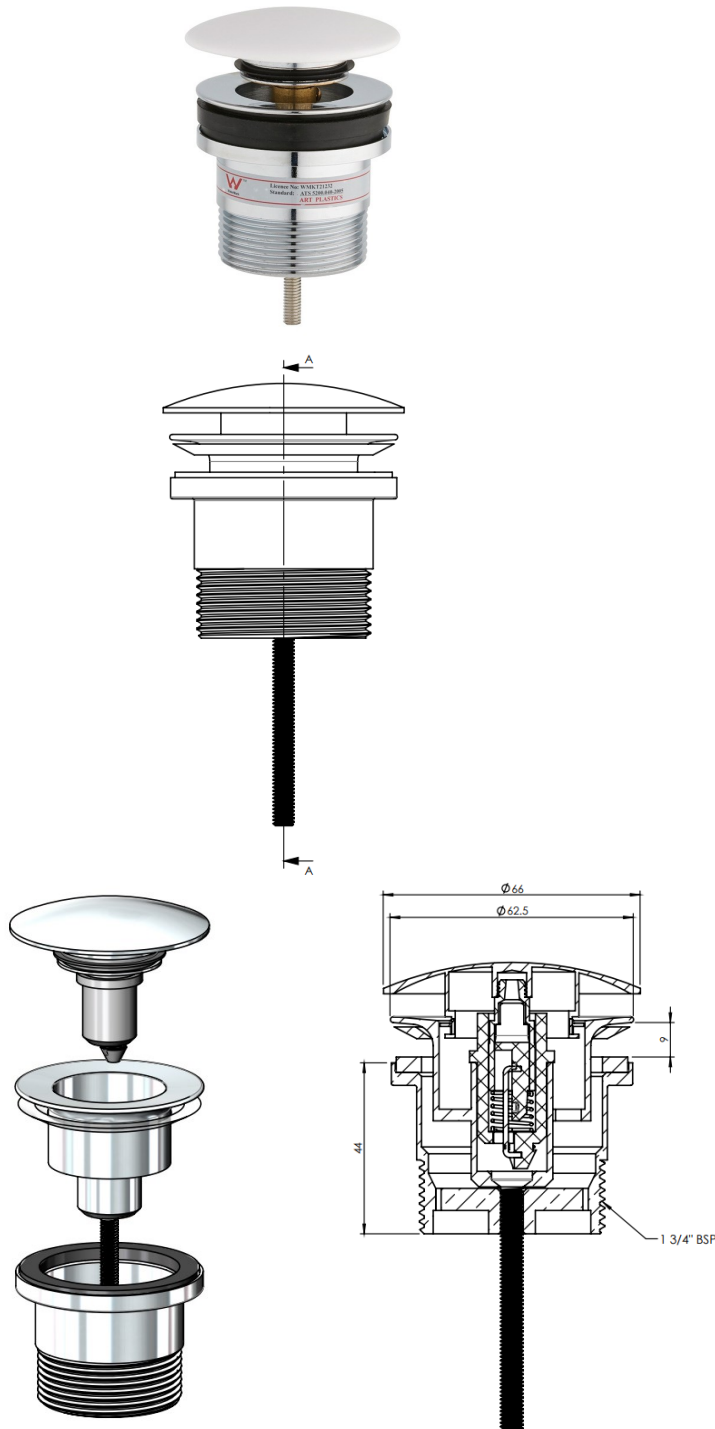

Stone Domed Waste

Pop-up Waste 40 Matte White

KASKADE
STONE BATHS & BASINS

Couldn't be better

MATERIAL: ART PLUMBING

CODE: 21755.01

FINISH: MATTE

COLOUR: WHITE

- FOUR-IN-ONE™ MUSHROOM 32/40mm POP UP
- Revolutionary self-lubrication / Anti Jam Acetal mechanism
- Innovative lift out mechanism
- Easy to clean
- Universal fit 32/40mm with or without overflow

NOT SUPPLIED FOR BATHS IN

VICTORIA

1. DRAWINGS ARE NOT TO SCALE
2. DIMENSIONS ARE IN MILLIMETERS
3. AS ALL KASKADE PRODUCTS ARE HAND FINISHED A ± 5 MM TOLERANCE IS ALLOWED