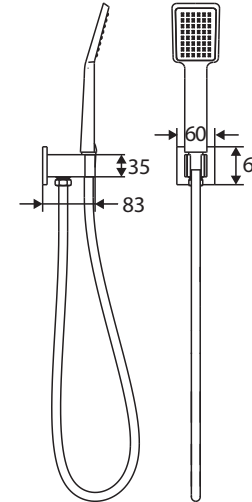

Koko® HAND SHOWER

Features

- All-in-one water inlet and mounting bracket
- Tilt function
- Polished chrome finish
- Made from solid brass
- 1.5 metre stainless steel flexible hose
- **WELS 3 Star rated, 9L/min**

KOKO Hand Piece (MSH021):

- Single water-flow setting
- Easy to clean TPR nozzles
- Made from ABS

Available in

Chrome
433107

Cleaning & Care

- Regularly clean with mild soapy water using a microfibre cloth.
- In highly polluted or coastal locations, we recommend cleaning 2-3 times per week.
- Do not use harsh detergents, bleach, cream cleaners or citrus based cleaners. These substances are abrasive and will damage the surface.
- Do not use undue pressure and wipe in one direction only.

While we aim to ensure specifications are correct at the time of publication, Fienza reserves the right to make modifications without prior notice. Physical colour may vary from image shown. All measurements are shown in millimetres. Always use physical product measurements for mark-ups and roughing-in as the technical drawing may differ from actual product received.