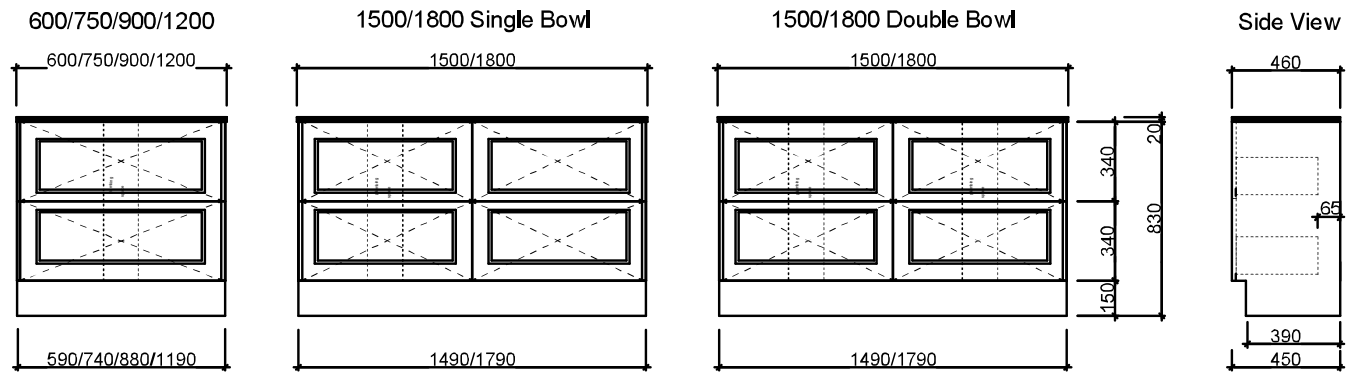

MCLAREN

Wall Hung

Floor Standing

Note: Cutouts centred to drawers with slab top option. Integrated tops vary