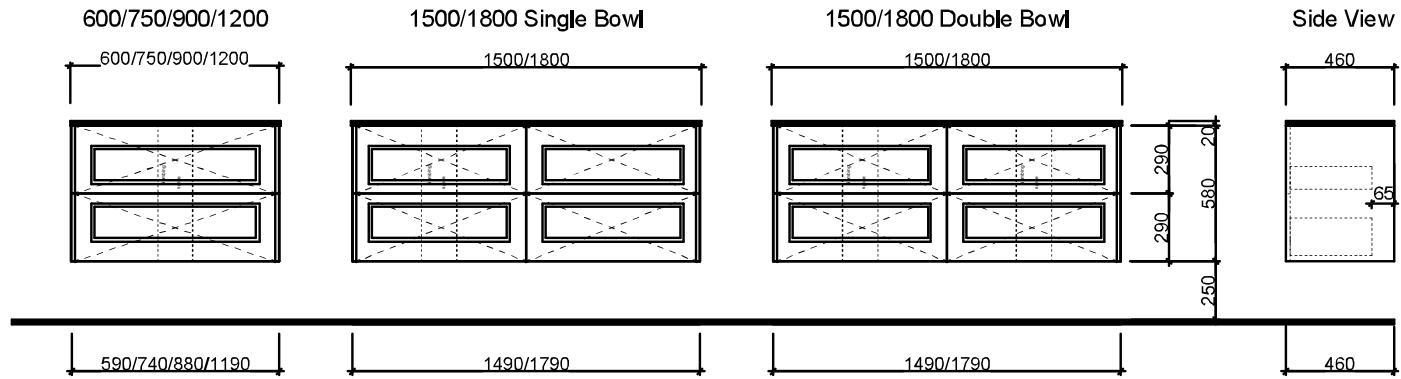

MCLAREN

Wall Hung

Floor Standing

Note: Cutouts centred to drawers with slab top option. Integrated tops vary