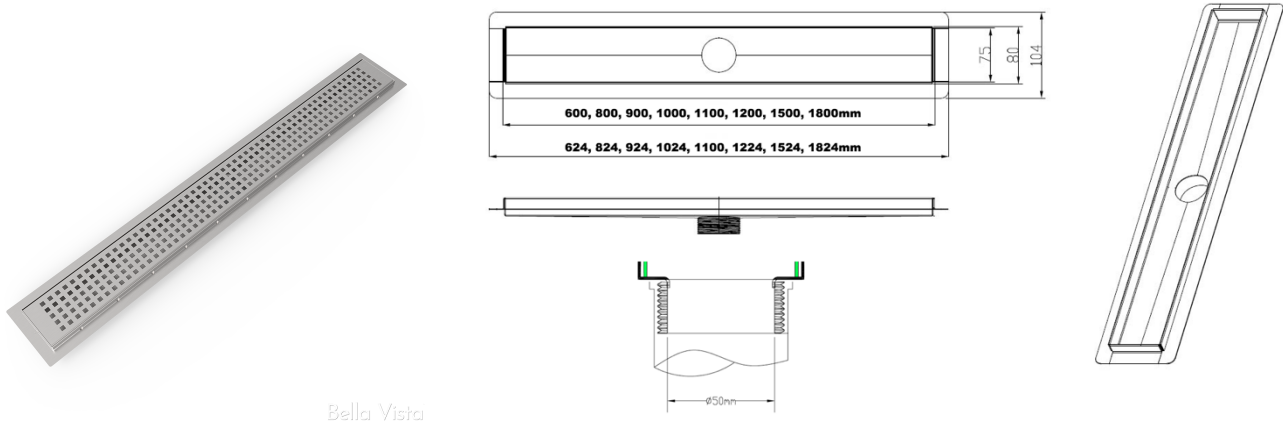

'ZENON' Architectural Shower Grates

Product Code: SG-600-SQ / 1221118

Specifications:

Style Square Pattern 600mm Shower Grate with Tilers Lip

Material 316 Grade stainless steel

Finish Stainless Steel

Dimensions 600mm (l) x 80mm (w) x 25mm (d)*

Outlet Size 50mm

Details

Suitable for commercial and residential

Unique design with moulded/welded tilers' channel

Interchangeable grate covers

Watermark approved

Available in 600, 800, 900, 1000, 1100, 1200, 1500 and 1800mm length

* Depth is for drain body and does not include outlet

Patent 2017101579

Warranty 25-year warranty (refer to bella-vista.net.au for details)