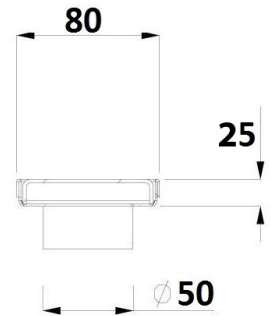

'BUILDERS' Shower Grates

Product Code: CFG-900-T BLK / 1221179

Bella Vista

Specifications:

Style Tile Insert 900mm Shower Grate

Material 304 Grade stainless steel

Finish Electrostatic black finish

Dimensions 900mm (l) x 80mm (w) x 25mm (d)*

Outlet Size 50mm

Details Suitable for commercial and residential
Interchangeable grate covers
Watermark approved
Available in 600, 800, 900, 1000, 1100, 1200, 1500 and 1800mm length
* Depth is for drain body and does not include outlet