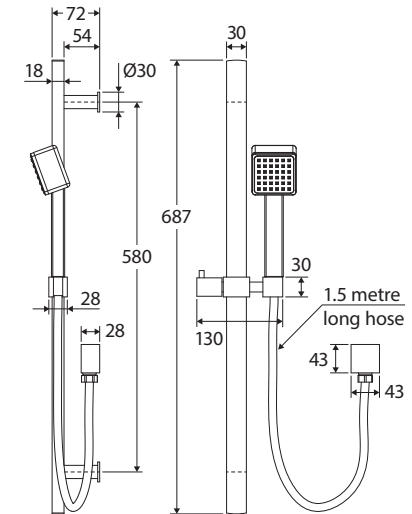

Modena

RAIL SHOWER

Features

- Polished chrome finish
- **WELS 3 Star rated, 9L/min**

Rail:

- Slider to adjust height of hand shower
- Made from solid brass
- Rail thickness: 30 x 18 mm
- Deluxe brass elbow
- 1.5 metre stainless steel flexible hose

MODENA Hand Piece (MSH012):

- Single water-flow setting
- Easy to clean TPR nozzles
- Made from ABS

Available in

Chrome
444103

Cleaning & Care

- Regularly clean with mild soapy water using a microfibre cloth.
- In highly polluted or coastal locations, we recommend cleaning 2-3 times per week.
- Do not use harsh detergents, bleach, cream cleaners or citrus based cleaners. These substances are abrasive and will damage the surface.
- Do not use undue pressure and wipe in one direction only.

While we aim to ensure specifications are correct at the time of publication, Fienza reserves the right to make modifications without prior notice. Physical colour may vary from image shown. All measurements are shown in millimetres. Always use physical product measurements for mark-ups and roughing-in as the technical drawing may differ from actual product received.