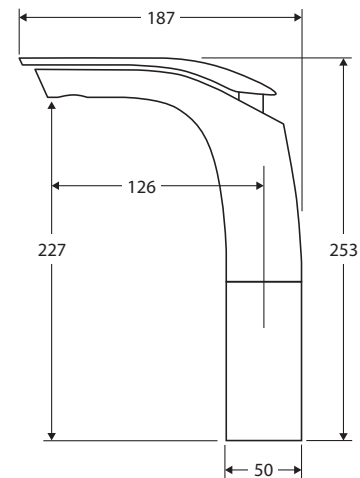

Keeto

TALL BASIN MIXER

Features

- Ultra-slim profile handle, sleek modern design
- Two piece design
- Fixed position
- Made from solid brass
- Quality European cartridge (26 mm)
- PEX split-resistant flexible hoses
- **WELS 5 Star rated, 5.5L/min**

Please note: This product may have a visible Fienza or Watermark logo.

Available in

Polished
Chrome
222107

Cleaning & Care

- Regularly clean with mild soapy water using a microfibre cloth.
- In highly polluted or coastal locations, we recommend cleaning 2-3 times per week.
- Do not use harsh detergents, bleach, cream cleaners or citrus based cleaners. These substances are abrasive and will damage the surface.
- Do not use undue pressure and wipe in one direction only.

While we aim to ensure specifications are correct at the time of publication, Fienza reserves the right to make modifications without prior notice. Physical colour may vary from image shown. All measurements are shown in millimetres. Always use physical product measurements for mark-ups and roughing-in as the technical drawing may differ from actual product received.