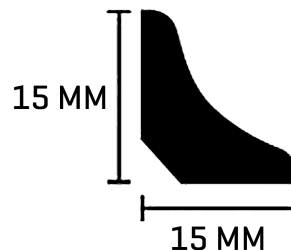

Product Specifications - Beaumont Tiles

SCOTIA BRUSHBOX 15X2400 CONCAVED

1252262 | 0x0mm

Range Name Scotia

Colour

Country of Origin AUS

Tile Type

Tile Thickness 0mm

% Crystalline Silica Content 0

Details are correct at the time of printing, however we reserve the right to correct any error which may occur from time to time. Please refer to your Beaumonts specialist to confirm all details and product availability.

The information provided in this Product Tech Spec Sheet is accurate, however you will need to make your own enquiries as to the intended use or application of the product.

Beaumonts Guide to Tile Rating information

Let us help you find the perfect tile. This handy guide explains Wear and Slip Ratings and how Variation impacts the look of your project.

Beaumonts Exclusive Floor Tile Visualiser

To see floor tiles live in your space, note the product number above and scan the QR code. See floor tiles live in your space!