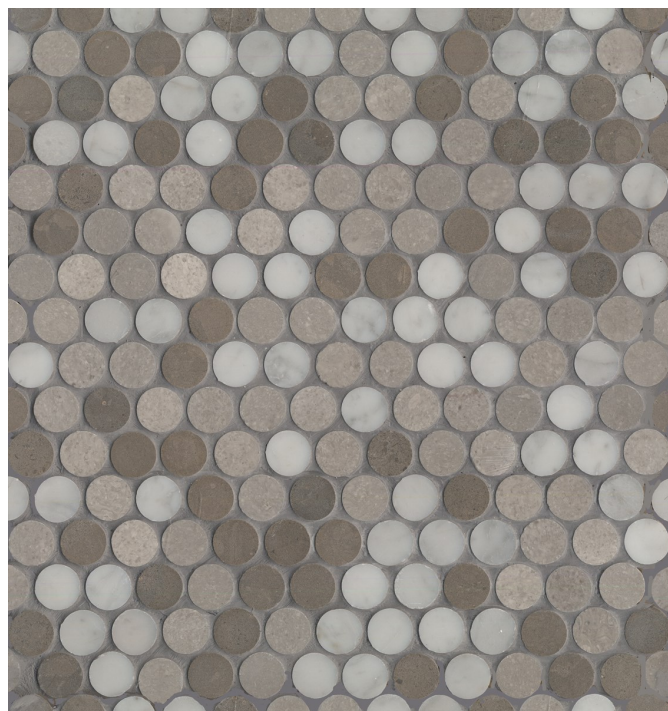

## PENNY ROUND GREY MOSAIC

1000071 | 305x285mm

Range Name

Colour

Surface Finish Honed

Exclusive to Beaumonts Yes

Country of Origin CHN

Undulation Flat

Slip Rating No Classification

Variation

Tile Type No Classification

Tile Thickness 10mm

Edge No Classification

Number of Faces

Pieces Per Pack 5

Pieces Per Sqm

Weight Per Sqm

Wet Barefoot Ramp Test NA

Light Reflectance Value

% Crystalline Silica Content

Porosity

Details are correct at the time of printing, however we reserve the right to correct any error which may occur from time to time. Please refer to your Beaumonts specialist to confirm all details and product availability.