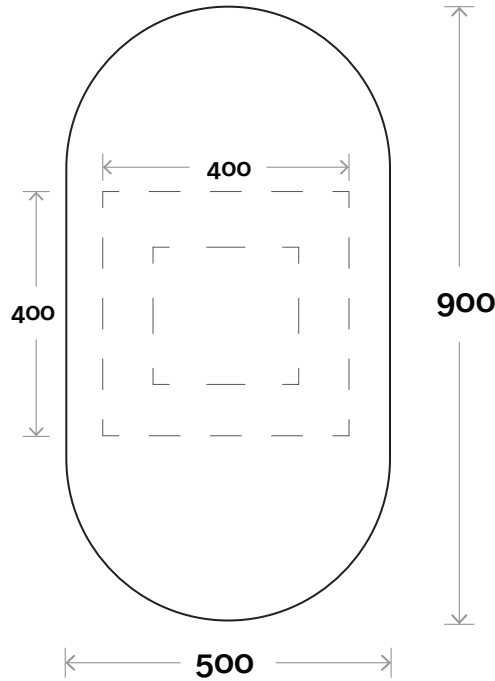

MARQUIS

Capsule Mirror

Colours Available

No Tint
Bronze Tint
Grey Tint

Notes:

LED option available

Capsule Mirror 900mm x 500mm

Face