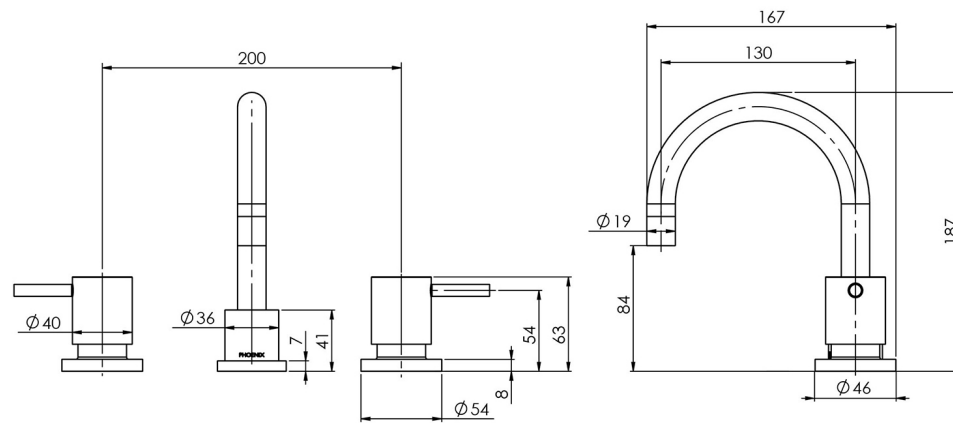

VIVID PIN LEVER

VIVID PIN LEVER BASIN SET SWIVEL GOOSENECK OUTLET

SPECIFICATIONS

AVAILABLE IN

VP101 CHR
Chrome

INFORMATION

Temperature Rating
1 - 75°C

Pressure Rating
150 - 500kPa