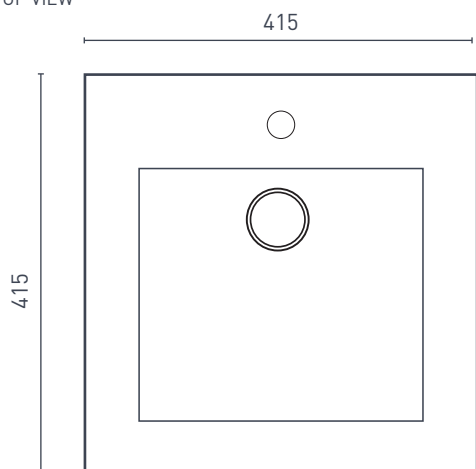

CARINA

SQUARE INSET BASIN - Premium Vitreous China, High Gloss White

The Carina square inset vanity basin, features clean square lines with a generous capacity. It is designed to be mounted above the benchtop with the bowl sitting underneath. Combine it with a basin mixer into the taphole. A practical, modern space saving design the wide rim enables easy installation and incorporates an overflow.

Chrome pop-up plug & waste

Taphole

Overflow

CARINA INSET BASIN

SIZE (l x (w) x (h) mm	CAPACITY	NET WEIGHT	CODE
415 x 415 x 170	7.5L	8kg	1236454

• 10 YEAR WARRANTY*

OPTIONAL ACCESSORIES	SIZE	CODE
Quattro Pop-Up Waste (Chrome)	40 X 32 mm	WA005
Ceramic Pop-Up Waste (Gloss White)	32 mm	WA006

TOP VIEW

SIDE VIEW