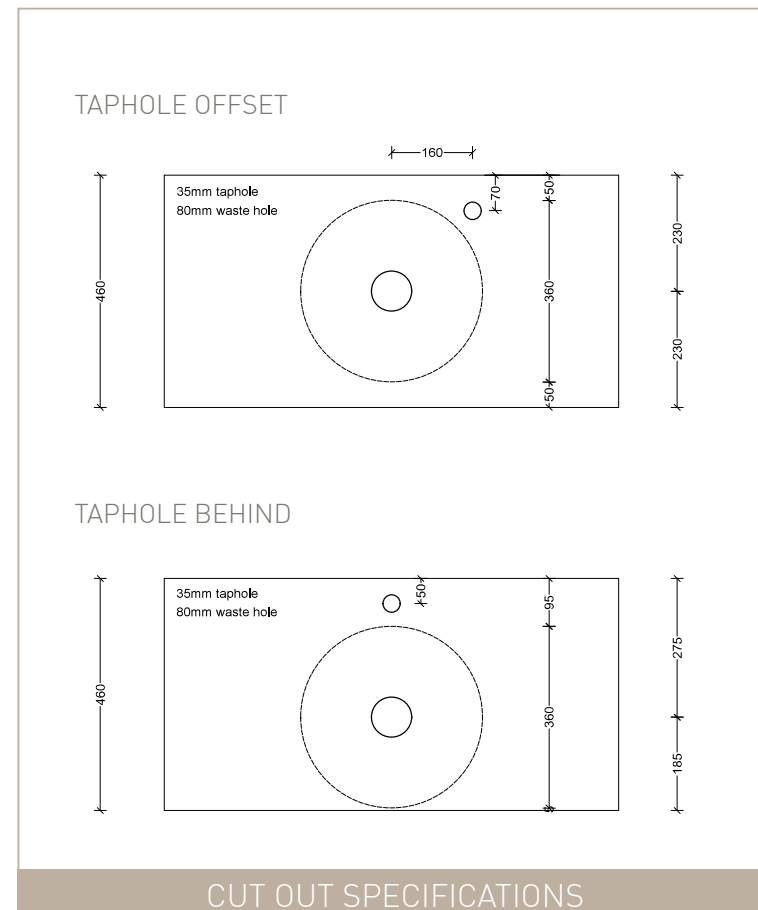

ALLURE RAKED - Textured Finish

WG White Gloss Available
Code: ALR-BS-360-WG-S

WM White Matt Available
Code: ALR-BS-360-WM-S

ABOVE COUNTER

Approx Capacity: 10L

Cut out Size: 80mm

Waste Size: 32mm without overflow

Ceramic Basin Sizes:

Due to the manufacturing process, ceramic basins will vary from their nominal stated sizes. Use the dimensions provided as a guide only.

NOTE: Waste not included
Refer to brochure for pricing