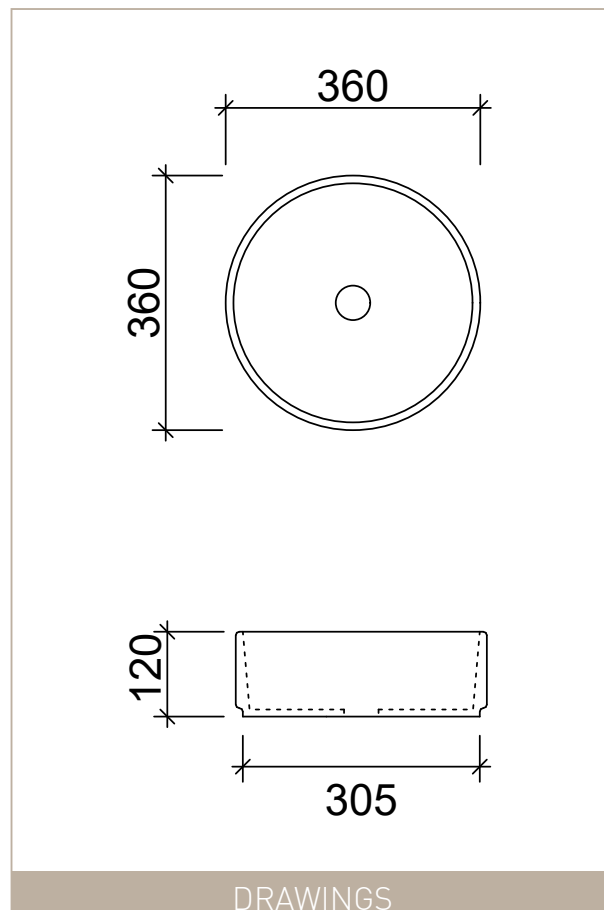

ALLURE RAKED - Textured Finish

WG White Gloss Available
Code: ALR-BS-360-WG-S

WM White Matt Available
Code: ALR-BS-360-WM-S

ABOVE COUNTER

Approx Capacity: 10L

Cut out Size: 80mm

Waste Size: 32mm without overflow

Ceramic Basin Sizes:

Due to the manufacturing process, ceramic basins will vary from their nominal stated sizes. Use the dimensions provided as a guide only.

NOTE: Waste not included
Refer to brochure for pricing