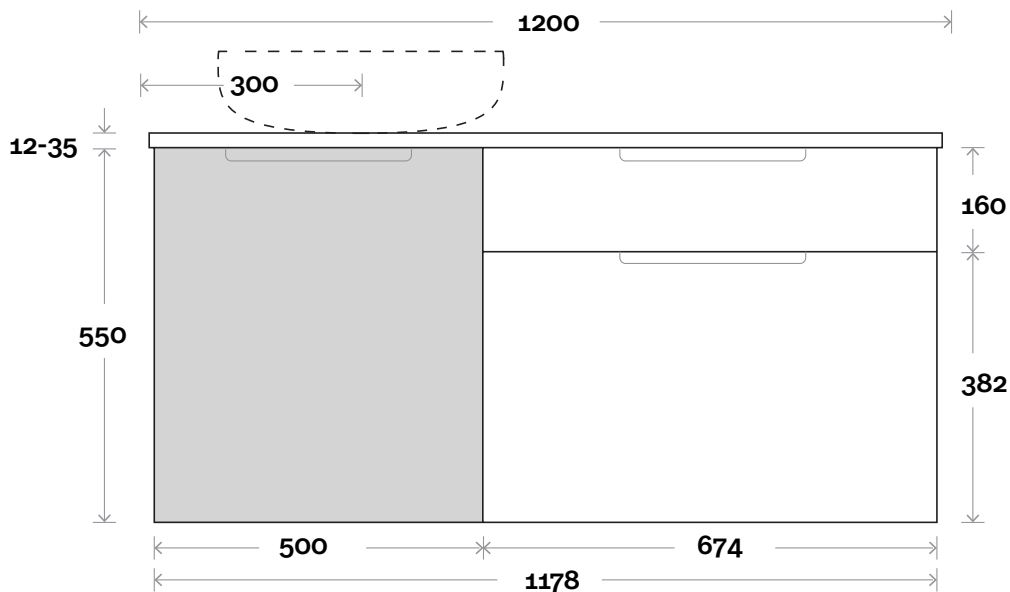

- Silestone: 20mm
- Dekton: 12mm
- Symphony: 20mm
- Timber: 30-35mm
(Above counter only)

Note:

- Stone & Timber waste centre: 300mm Std (may vary depending on basin)
- Available in left or right hand drawers
Basin on opposite side to drawers

Plumbing allowance

Profile

Wallmount

Configuration

Wallmount

Stockton

Stockton 4 1500mm off centre basin

Top Thickness
Silestone: 20mm
Dekton: 12mm
Symphony: 20mm
Timber: 30-35mm
(Above counter only)

Note:

- Stone & Timber waste centre: 375mm std (may vary depending on basin)
- Available in left or right hand drawers
Basin on opposite side to drawers

Plumbing allowance

Profile

Wallmount

Configuration

Wallmount