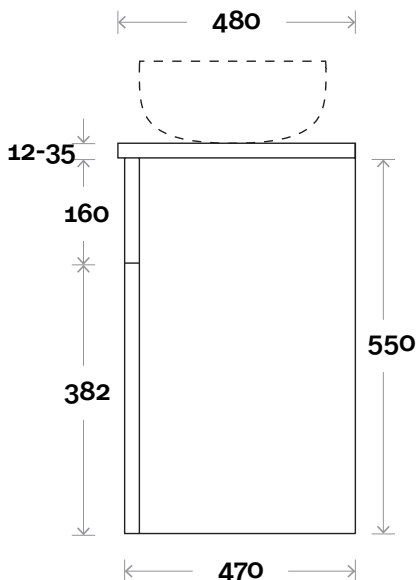

Stockton

Stockton 2 1050mm off centre basin

Top Thickness

- Silestone: 20mm
- Dekton: 12mm
- Symphony: 20mm
- Timber: 30-35mm
  (Above counter only)

Note:

- Stone & Timber waste centre: 300mm Std (may vary depending on basin)
- Available in left or right hand drawers
  Basin on opposite side to drawers

Plumbing allowance

Profile

Wallmount