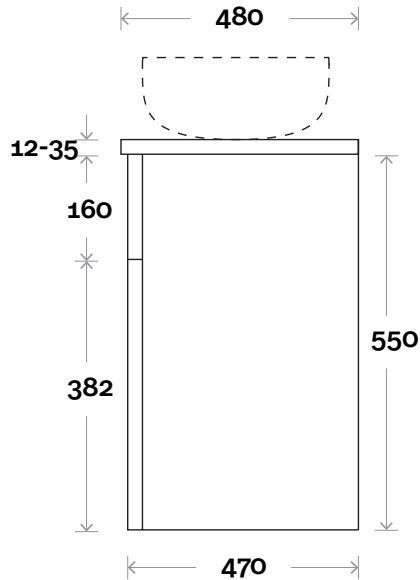

- Silestone: 20mm
- Dekton: 12mm
- Symphony: 20mm
- Timber: 30-35mm
(Above counter only)

Note:

- Stone & Timber waste centre: 300mm Std (may vary depending on basin)
- Available in left or right hand drawers
Basin on opposite side to drawers

Plumbing allowance

Profile

Wallmount

Configuration

Wallmount

Stockton

Stockton 4 1500mm off centre basin

Top Thickness
Silestone: 20mm
Dekton: 12mm
Symphony: 20mm
Timber: 30-35mm
(Above counter only)

Note:

- Stone & Timber waste centre: 375mm std (may vary depending on basin)
- Available in left or right hand drawers
Basin on opposite side to drawers

Plumbing allowance

Profile

Wallmount

Configuration

Wallmount