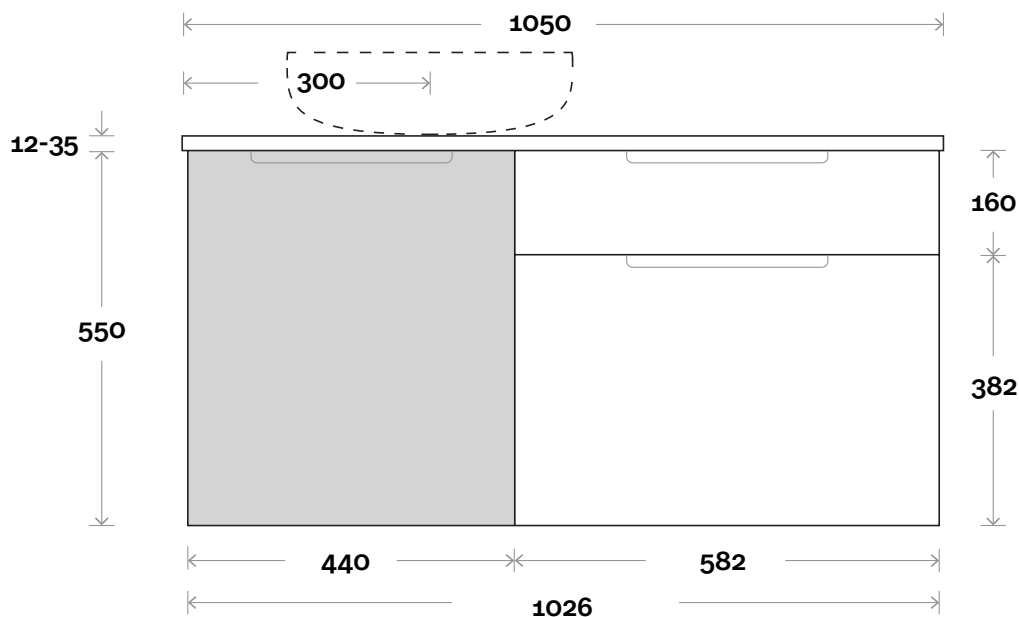

- Silestone: 20mm
- Dekton: 12mm
- Symphony: 20mm
- Timber: 30-35mm
(Above counter only)

Note:

- Stone & Timber waste centre: 300mm Std (may vary depending on basin)
- Available in left or right hand drawers
Basin on opposite side to drawers

Plumbing allowance

Profile

Wallmount

Configuration

Wallmount

Stockton

Stockton 3 1200mm off centre basin

Top Thickness

Note:

- Stone & Timber waste centre: 375mm std (may vary depending on basin)
- Available in left or right hand drawers
Basin on opposite side to drawers

Plumbing allowance

Profile

Wallmount

Configuration

Wallmount