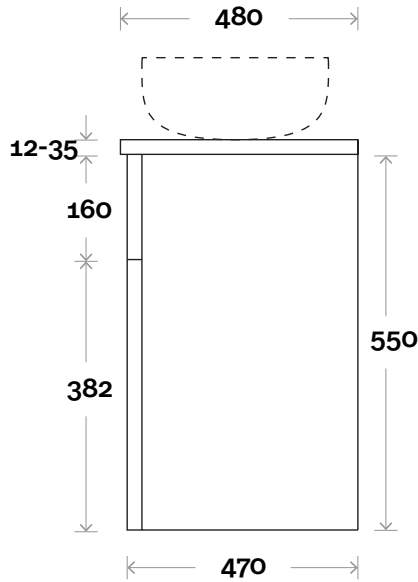

- Silestone: 20mm
- Dekton: 12mm
- Symphony: 20mm
- Timber: 30-35mm
(Above counter only)

Note:

- Stone & Timber waste centre: 300mm Std (may vary depending on basin)
- Available in left or right hand drawers
Basin on opposite side to drawers

Plumbing allowance

Profile

Wallmount

Configuration

Wallmount

Stockton

Stockton 4 1500mm off centre basin

Top Thickness
Silestone: 20mm
Dekton: 12mm
Symphony: 20mm
Timber: 30-35mm
(Above counter only)

Note:

- Stone & Timber waste centre: 375mm std (may vary depending on basin)
- Available in left or right hand drawers
Basin on opposite side to drawers

Plumbing allowance

Profile

Wallmount

Configuration

Wallmount