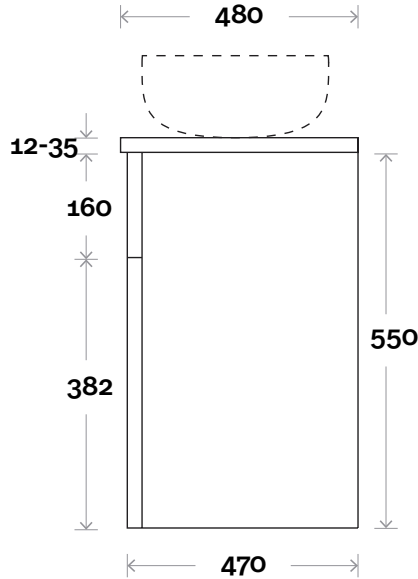

Stockton

Stockton 1 900mm off centre basin

Top Thickness
Silestone: 20mm
Dekton: 12mm
Symphony: 20mm
Timber: 30-35mm
(Above counter only)

Note:

- Stone & Timber waste centre: 300mm Std (may vary depending on basin)
- Available in left or right hand drawers
  Basin on opposite side to drawers

Plumbing allowance

Profile

Wallmount