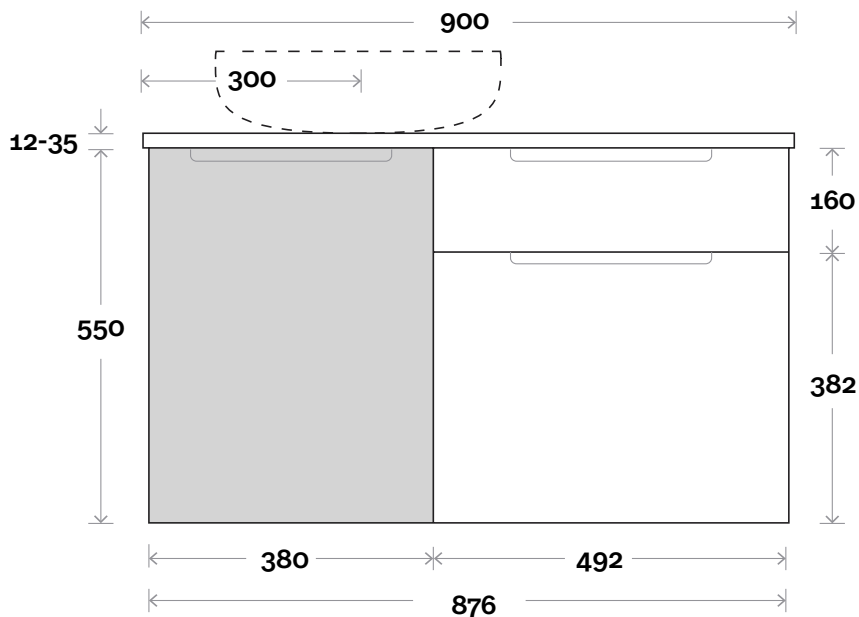

Stockton

Stockton 1 900mm off centre basin

Top Thickness
Silestone: 20mm
Dekton: 12mm
Symphony: 20mm
Timber: 30-35mm
 (Above counter only)

Note:

- Stone & Timber waste centre: 300mm Std (may vary depending on basin)
- Available in left or right hand drawers
 Basin on opposite side to drawers

Plumbing allowance

Profile

Wallmount

Configuration

Wallmount

Stockton

Stockton 2 1050mm off centre basin

Top Thickness

- Silestone: 20mm
- Dekton: 12mm
- Symphony: 20mm
- Timber: 30-35mm
(Above counter only)

Note:

- Stone & Timber waste centre: 300mm Std (may vary depending on basin)
- Available in left or right hand drawers
Basin on opposite side to drawers