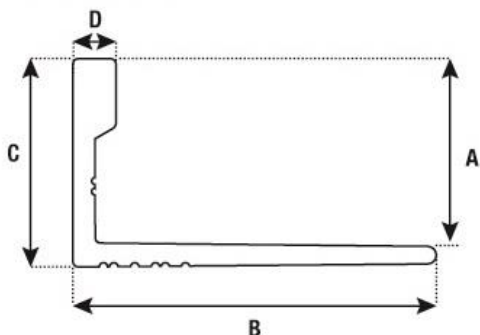

# Aluminium L-Shape Trim

- Aluminium angle for tile edge protection
- Used where tile meets carpet, wooden floors etc.
- Creates an attractive finish if used on external corners

ALLOY: 6063 TEMPER: T5

CHEMICAL CONTENT										
STANDARD	SILICONE (%)	IRON (%)	COPPER (%)	MANGANESE (%)	MAGNESIUM (%)	CHROMIUM (%)	ZINC (%)	TITANIUM (%)	OTHER (each 0.05%) (%)	ALUMINIUM (%)
(DIN/BS EN 573-3:1994 (DIN/BS EN 755-2:1997)	0.20-0.60	0.35	0.1	0.1	0.45-0.90	0.1	0.1	0.1	0.15	Rem

MECHANICAL PROPERTY					
STANDARD	DIMENSION (mm)	0.2% Proof Stress minimum (N/mm <sup>2</sup> )	Tensile Strength minimum (N/mm <sup>2</sup> )	Elongation (%)	Elongation on 50mm (%)
(DIN/BS EN 573-3:1994 (DIN/BS EN 755-2:1997)	<=3	130	175	8	6
	3<e<-25	110	160	7	5