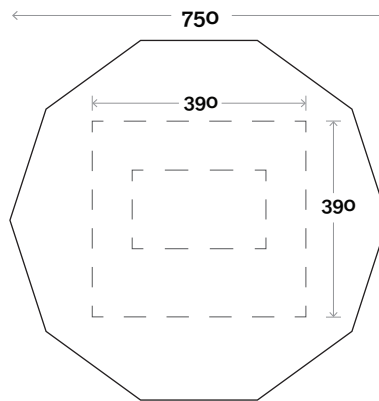

MARQUIS

Deco Mirror

Deco Mirror 750mm

Colours Available

No Tint
Bronze Tint
Grey Tint

Notes:

LED option available

Face