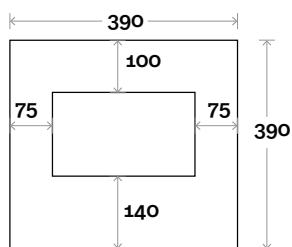

Protrusion

Wall mounting bracket