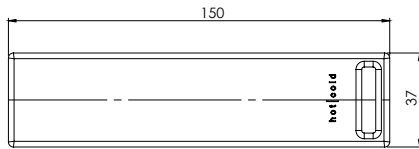

CODE	FINISH	WELS
116-9000-00	CHROME	N/A
116-9000-40	BRUSHED NICKEL	N/A
116-9000-10	MATTE BLACK	N/A
116-9000-80	MATTE WHITE	N/A
116-9000-81	COOL GREY	N/A
116-9000-82	OATMEAL	N/A
116-9000-83	BLUSH PINK	N/A
116-9000-84	SAGE GREEN	N/A
116-9000-85	POWDER BLUE	N/A

Displayed in order from left to right