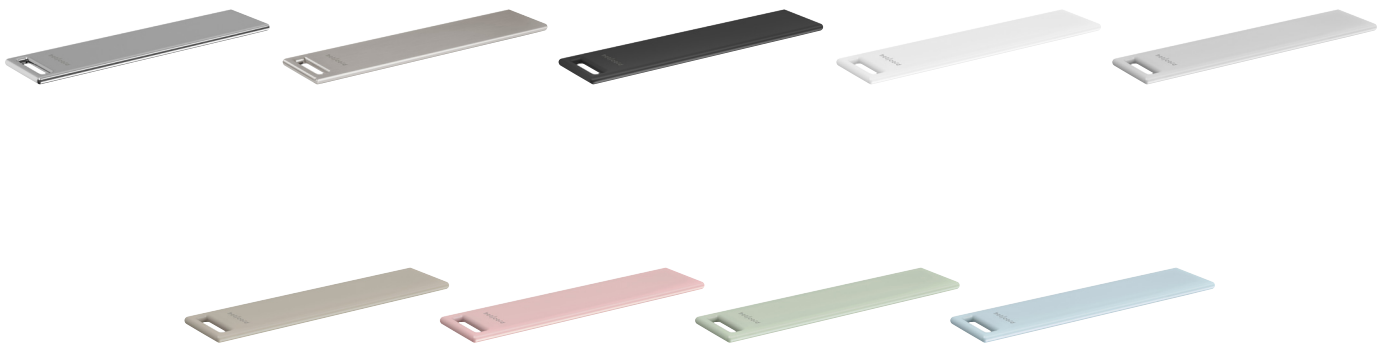

PHOENIX

ZIMI

BASIN / VESSEL MIXER HANDLE

CODE	FINISH	WELS
116-9000-00	CHROME	N/A
116-9000-40	BRUSHED NICKEL	N/A
116-9000-10	MATTE BLACK	N/A
116-9000-80	MATTE WHITE	N/A
116-9000-81	COOL GREY	N/A
116-9000-82	OATMEAL	N/A
116-9000-83	BLUSH PINK	N/A
116-9000-84	SAGE GREEN	N/A
116-9000-85	POWDER BLUE	N/A

Displayed in order from left to right

MAINTENANCE AND CARE:

All surfaces should be cleaned with mild liquid detergent or soap and water. Do not use cream cleaners or citrus based cleaning products, as they are abrasive.

Use of unsuitable cleaning agents may damage the surface. Any damage caused in this way will not be covered by warranty.

PACKAGING INCLUDES

- 1 x Wall mixer handle
- 1 x Installation kit
- 1 x Warranty card