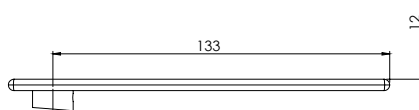

CODE	FINISH	WELS
116-9000-00	CHROME	N/A
116-9000-40	BRUSHED NICKEL	N/A
116-9000-10	MATTE BLACK	N/A
116-9000-80	MATTE WHITE	N/A
116-9000-81	COOL GREY	N/A
116-9000-82	OATMEAL	N/A
116-9000-83	BLUSH PINK	N/A
116-9000-84	SAGE GREEN	N/A
116-9000-85	POWDER BLUE	N/A

Displayed in order from left to right