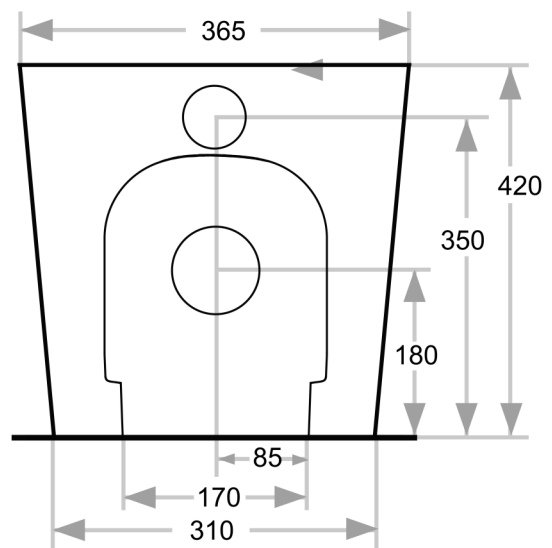

FAITH PEDESTAL PAN & SEAT (M3314B)

Includes:
Rimless Flushing Technology
Soft Close Quick Release Seat
Variable Set-Out 100-130mm

Suitable for use with all
TECE Floor Mount Cisterns

2 Years Warranty

Proudly imported and distributed by
Gro Agencies Pty Ltd
Unit 2 / 37 Howe St, Osborne Park, WA, 6017
P 08 9446 3288 E info@groagencies.com.au W www.groagencies.com.au