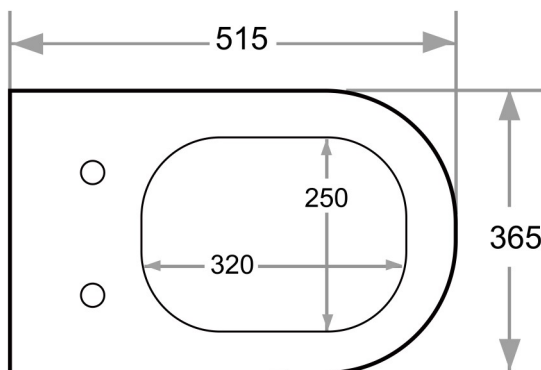

FAITH PEDESTAL PAN & SEAT (M3314B)

Includes:
Rimless Flushing Technology
Soft Close Quick Release Seat
Variable Set-Out 100-130mm

Suitable for use with all
TECE Floor Mount Cisterns

2 Years Warranty

Proudly imported and distributed by
Gro Agencies Pty Ltd
Unit 2 / 37 Howe St, Osborne Park, WA, 6017
P 08 9446 3288 E info@groagencies.com.au W www.groagencies.com.au