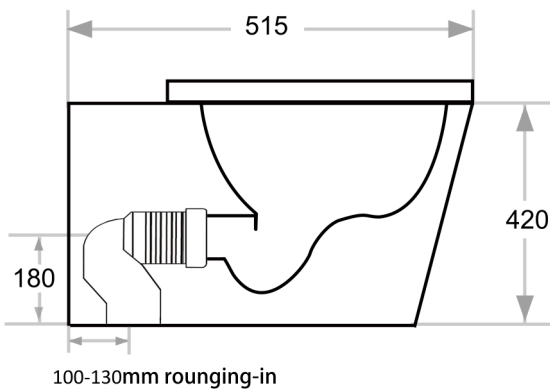

FAITH PEDESTAL PAN & SEAT (M3314B)

Includes:
Rimless Flushing Technology
Soft Close Quick Release Seat
Variable Set-Out 100-130mm

Suitable for use with all
TECE Floor Mount Cisterns

2 Years Warranty

Proudly imported and distributed by
Gro Agencies Pty Ltd
Unit 2 / 37 Howe St, Osborne Park, WA, 6017
P 08 9446 3288 E info@groagencies.com.au W www.groagencies.com.au