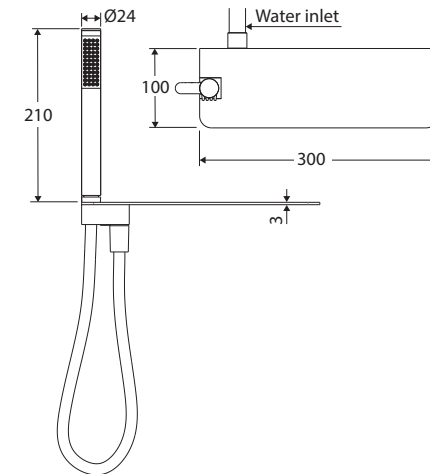

# Empire HAND SHOWER WITH SHELF

## Features

- All-in-one water inlet and mounting bracket
- Integrated shelf
- Polished chrome finish
- Made from stainless steel
- Hand piece is not adjustable when in holder
- 1.5 metre stainless steel flexible hose
- **WELS 3 Star rated, 9L/min**

### ISABELLA Hand Piece (MSH104):

- Single water-flow setting
- Easy to clean, durable silicone nozzles
- Made from solid brass