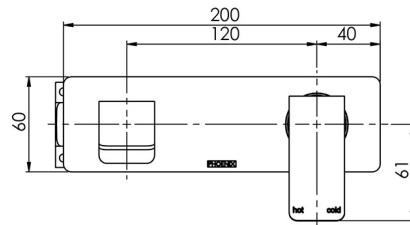

RUSH

RUSH WALL BATH MIXER SET 180MM

SPECIFICATIONS

AVAILABLE IN

RU783 CHR
Chrome

RU783-40
Brushed
Nickel

RU783 MB
Matte Black

INFORMATION