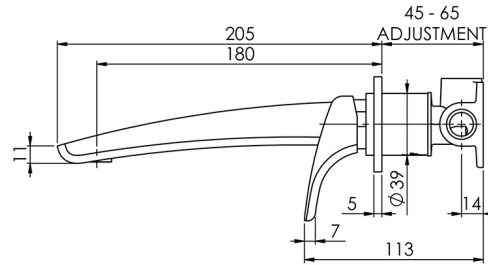

RUSH

RUSH WALL BATH MIXER SET 180MM

SPECIFICATIONS

AVAILABLE IN

RU783 CHR
Chrome

RU783-40
Brushed
Nickel

RU783 MB
Matte Black

INFORMATION