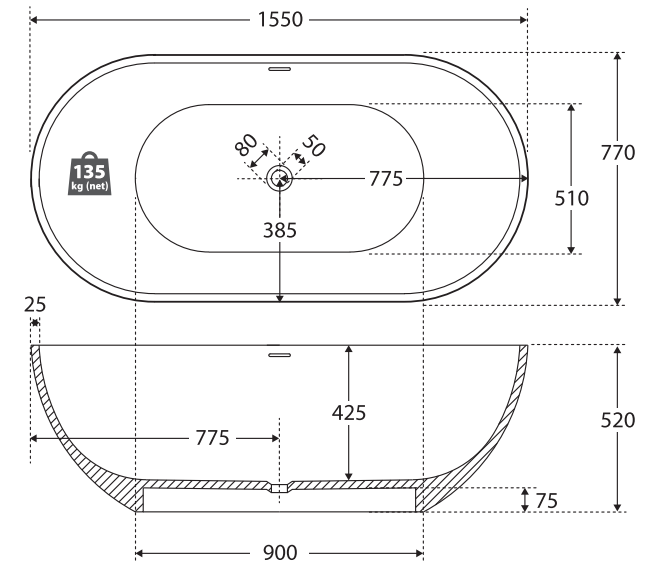

## CAST STONE SOLID SURFACE BATH, 1550MM

### Features

- Opulent wide width
- Freestanding style
- Easy to clean
- Includes overflow
- Chrome waste included with bath
- Capacity: 270L
- Net weight: 135kg
- Gross weight: 175kg

**Installation Warning:** Floor preparation may be required for off-centre waste positions. Please discuss with your builder/plumber before tiling and waterproofing your bathroom.

While we aim to ensure specifications are correct at the time of publication, Fienza reserves the right to make modifications without prior notice. Physical colour may vary from image shown. All measurements are shown in millimetres. Always use physical product measurements for mark-ups and roughing-in as the technical drawing may differ from actual product received.