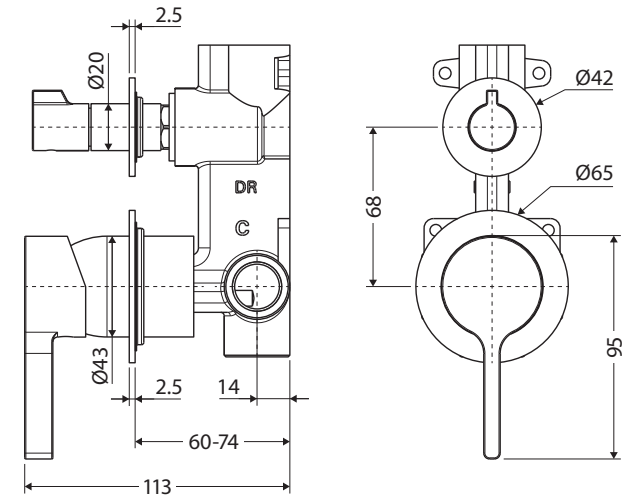

Sansa®
WALL DIVERTER
MIXER
SMALL ROUND PLATES

Features

- Designed for shower and bath
- Made from solid brass
- High quality European cartridge (35 mm)

Please note: This product may have a visible Fienza or Watermark logo.

While we aim to ensure specifications are correct at the time of publication, Fienza reserves the right to make modifications without prior notice. Physical colour may vary from image shown. All measurements are shown in millimetres. Always use physical product measurements for mark-ups and roughing-in as the technical drawing may differ from actual product received.