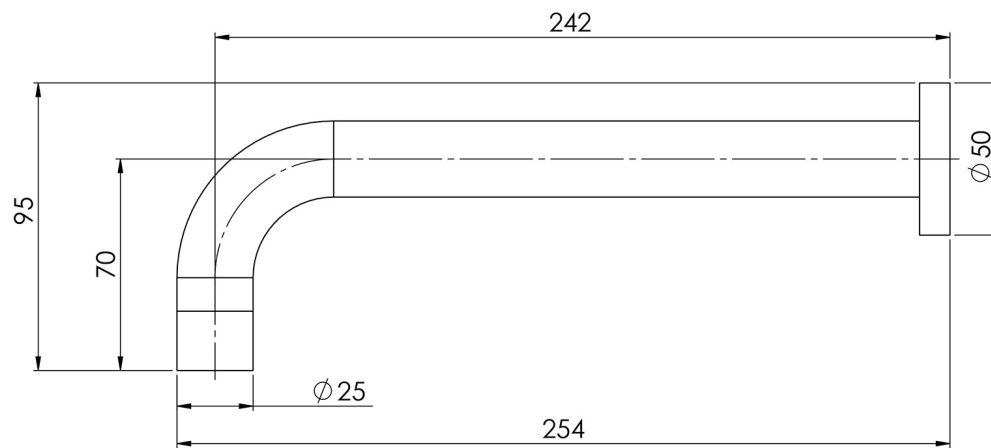

VIVID

VIVID WALL BASIN OUTLET 250MM CURVED

SPECIFICATIONS

AVAILABLE IN

V254 CHR
Chrome

INFORMATION

Temperature Rating
1 - 75°C

Pressure Rating
150 - 500kPa