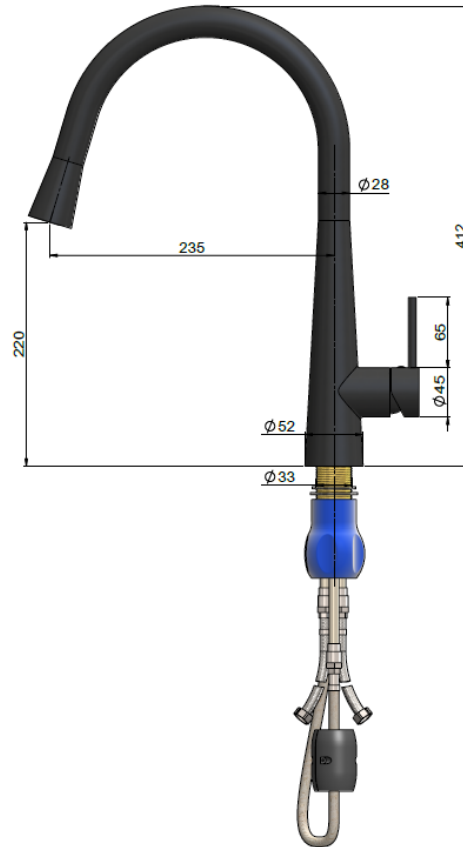

MK07

PULL OUT KITCHEN MIXER

meir®

MATTE BLACK
MK07

CHROME
MK07-C

CHAMPAGNE
MK07-CH

TIGER
BRONZE
MK07-BB

AVAILABLE
FINISH

FEATURES

- 10 Year warranty
- Flow rate 5 L p/m
- European components and cartridge
- Solid brass construction
- Pull out hand spout
- Box Weight 3.12 Kg

CARE

- Do not install tapware using any form of acetone silicones.
- Do not apply physical items (such as tools) directly to product.
- Never use house-hold or commercial detergents, citrus based cleaners, or abrasive cleaners.
- Clean using a mild washing soap solution rinsed, and dry with a soft cloth.
- Check for any product defects before installation.
- Refer to the installation manual for correct installation.

SPECIFICATIONS

TOLERANCES

FLOW RATE GRAPH

CREDENTIALS

- Watermark AS/NZS3718WMKA25013
- Wels Rated 5 Star

EXPLODED VIEW

No.	Part Name
1	Screw Cover
2	Hexagon socket flat end screw
3	Handle
4	Decorate Cap
5	Nut
6	Cartridge
7	Cartridge Base
8	Body
9	Wearing Ring
10	Wearing Ring
11	O-ring
12	Pipe Connector
13	Wearing Ring
14	Spout
15	Magnet Nut
16	Rubber Gasket
17	Magnet
18	Magnet Protector/Connector
19	Magnet Protector/Connector
20	Hand Shower
21	Aerator
22	Thread Connecting Ring
23	O-ring
24	Screw Pipe
25	Rubber Gasket
26	s/s Gasket
27	Nut
28	O-ring
29	Inlet Pipe
30	Outlet Pipe
31	Traveling Nut
32	Gravity Ball
33	Shower Flexible Hose
34	Flexible Hose
35	Allen Key
36	Aerator Key
37	Quick Connector