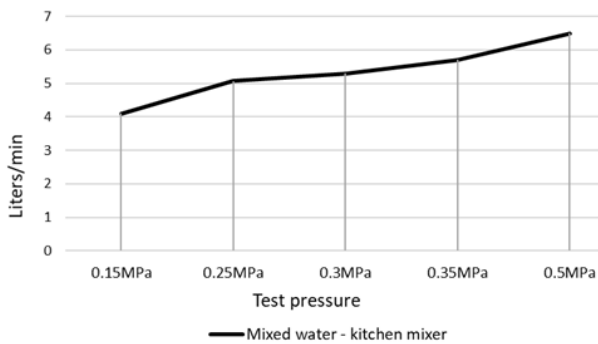

FEATURES

- 10 Year warranty
- Flow rate 5 L p/m
- European components and cartridge
- Solid brass construction
- Pull out hand spout
- Box Weight 3.12 Kg

CARE

- Do not install tapware using any form of acetone silicones.
- Do not apply physical items (such as tools) directly to product.
- Never use house-hold or commercial detergents, citrus based cleaners, or abrasive cleaners.
- Clean using a mild washing soap solution rinsed, and dry with a soft cloth.
- Check for any product defects before installation.
- Refer to the installation manual for correct installation.

SPECIFICATIONS

TOLERANCES

FLOW RATE GRAPH

CREDENTIALS

- Watermark AS/NZS3718WMKA25013
- Wels Rated 5 Star

EXPLODED VIEW

No.	Part Name
1	Screw Cover
2	Hexagon socket flat end screw
3	Handle
4	Decorate Cap
5	Nut
6	Cartridge
7	Cartridge Base
8	Body
9	Wearing Ring
10	Wearing Ring
11	O-ring
12	Pipe Connector
13	Wearing Ring
14	Spout
15	Magnet Nut
16	Rubber Gasket
17	Magnet
18	Magnet Protector/Connector
19	Magnet Protector/Connector
20	Hand Shower
21	Aerator
22	Thread Connecting Ring
23	O-ring
24	Screw Pipe
25	Rubber Gasket
26	s/s Gasket
27	Nut
28	O-ring
29	Inlet Pipe
30	Outlet Pipe
31	Traveling Nut
32	Gravity Ball
33	Shower Flexible Hose
34	Flexible Hose
35	Allen Key
36	Aerator Key
37	Quick Connector