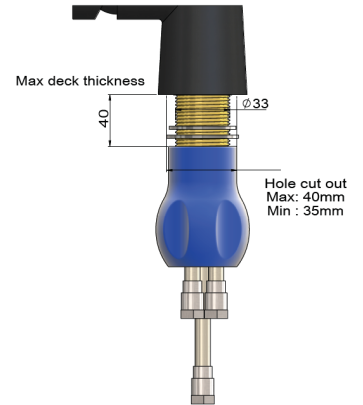

FEATURES

- 10 Year warranty
- Flow rate 5 L p/m
- European components and cartridge
- Solid brass construction
- Pull out hand spout
- Box Weight 3.12 Kg

CARE

- Do not install tapware using any form of acetone silicones.
- Do not apply physical items (such as tools) directly to product.
- Never use house-hold or commercial detergents, citrus based cleaners, or abrasive cleaners.
- Clean using a mild washing soap solution rinsed, and dry with a soft cloth.
- Check for any product defects before installation.
- Refer to the installation manual for correct installation.

SPECIFICATIONS

TOLERANCES

FLOW RATE GRAPH

CREDENTIALS

- Watermark AS/NZS3718WMKA25013
- Wels Rated 5 Star

EXPLODED VIEW

No.	Part Name
1	Screw Cover
2	Hexagon socket flat end screw
3	Handle
4	Decorate Cap
5	Nut
6	Cartridge
7	Cartridge Base
8	Body
9	Wearing Ring
10	Wearing Ring
11	O-ring
12	Pipe Connector
13	Wearing Ring
14	Spout
15	Magnet Nut
16	Rubber Gasket
17	Magnet
18	Magnet Protector/Connector
19	Magnet Protector/Connector
20	Hand Shower
21	Aerator
22	Thread Connecting Ring
23	O-ring
24	Screw Pipe
25	Rubber Gasket
26	s/s Gasket
27	Nut
28	O-ring
29	Inlet Pipe
30	Outlet Pipe
31	Traveling Nut
32	Gravity Ball
33	Shower Flexible Hose
34	Flexible Hose
35	Allen Key
36	Aerator Key
37	Quick Connector