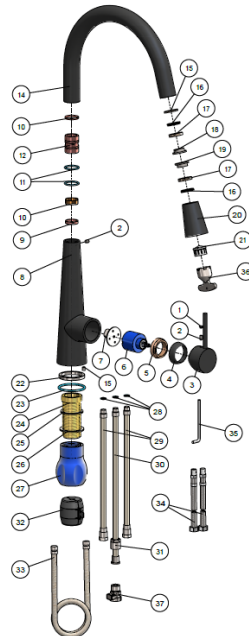

FEATURES

- 10 Year warranty
- Flow rate 5 L p/m
- European components and cartridge
- Solid brass construction
- Pull out hand spout
- Box Weight 3.12 Kg

CARE

- Do not install tapware using any form of acetone silicones.
- Do not apply physical items (such as tools) directly to product.
- Never use house-hold or commercial detergents, citrus based cleaners, or abrasive cleaners.
- Clean using a mild washing soap solution rinsed, and dry with a soft cloth.
- Check for any product defects before installation.
- Refer to the installation manual for correct installation.

SPECIFICATIONS

TOLERANCES

FLOW RATE GRAPH

CREDENTIALS

- Watermark AS/NZS3718WMKA25013
- Wels Rated 5 Star

EXPLODED VIEW

No.	Part Name
1	Screw Cover
2	Hexagon socket flat end screw
3	Handle
4	Decorate Cap
5	Nut
6	Cartridge
7	Cartridge Base
8	Body
9	Wearing Ring
10	Wearing Ring
11	O-ring
12	Pipe Connector
13	Wearing Ring
14	Spout
15	Magnet Nut
16	Rubber Gasket
17	Magnet
18	Magnet Protector/Connector
19	Magnet Protector/Connector
20	Hand Shower
21	Aerator
22	Thread Connecting Ring
23	O-ring
24	Screw Pipe
25	Rubber Gasket
26	s/s Gasket
27	Nut
28	O-ring
29	Inlet Pipe
30	Outlet Pipe
31	Traveling Nut
32	Gravity Ball
33	Shower Flexible Hose
34	Flexible Hose
35	Allen Key
36	Aerator Key
37	Quick Connector