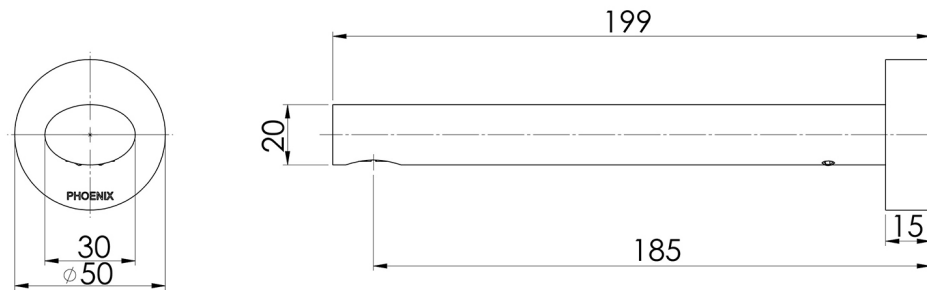

# VIVID SLIMLINE OVAL

VIVID SLIMLINE OVAL WALL BASIN OUTLET 180MM

## SPECIFICATIONS