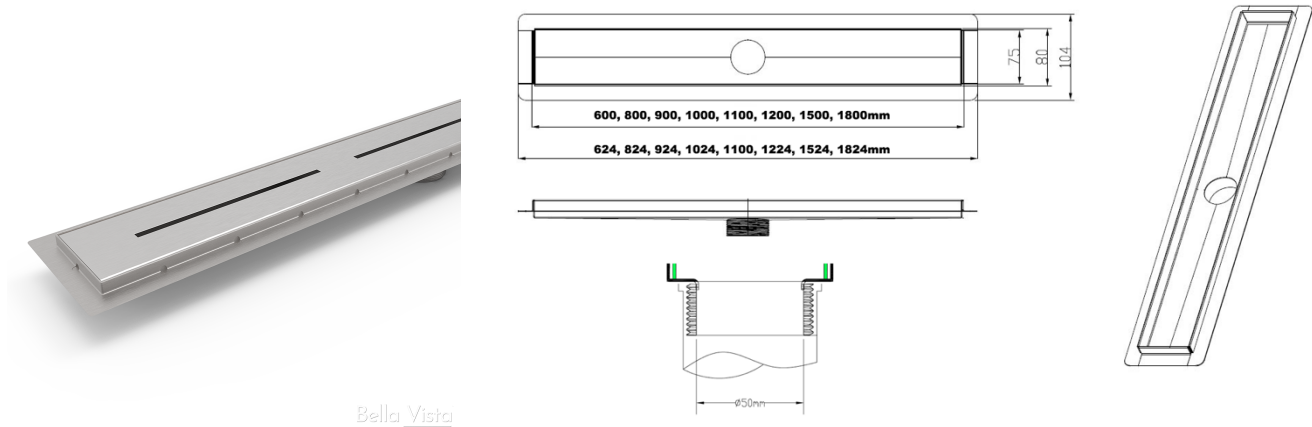

## 'ZENON' Architectural Shower Grates

Product Code: SG-1200-DRT / 1221133

### Specifications:

<b>Style</b>	Dritto Pattern 1200mm Shower Grate with Tilers Lip
<b>Material</b>	316 Grade stainless steel
<b>Finish</b>	Stainless Steel
<b>Dimensions</b>	1200mm (l) x 80mm (w) x 25mm (d)*
<b>Outlet Size</b>	50mm
<b>Details</b>	<p>Suitable for commercial and residential</p> <p>Unique design with moulded/welded tilers' channel</p> <p>Interchangeable grate covers</p> <p>Watermark approved</p> <p>Available in 600, 800, 900, 1000, 1100, 1200, 1500 and 1800mm length</p> <p>* Depth is for drain body and does not include outlet</p>
<b>Patent</b>	2017101579
<b>Warranty</b>	25-year warranty (refer to <a href="http://bella-vista.net.au">bella-vista.net.au</a> for details)