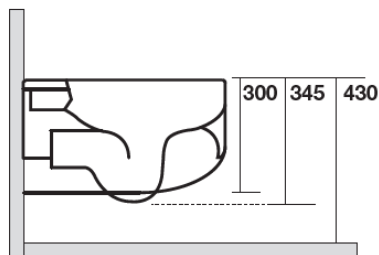

Code - FLO-WALL-NR

Includes:

311101 Flo Pan

318701 Flo "Standard" Soft Close Seat

Optional Seat:

319101 Flo "Slim" Soft Close Seat (pictured)

Suitable for use with all
TECE Wall Hung Cisterns

Manufactured in Italy
2 Years Warranty