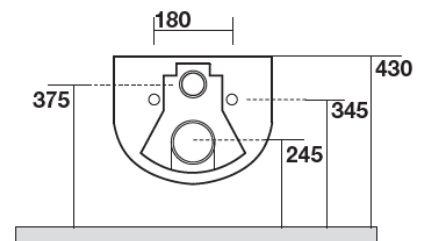

Code - FLO-WALL-NR

Includes:

311101 Flo Pan

318701 Flo "Standard" Soft Close Seat

Optional Seat:

319101 Flo "Slim" Soft Close Seat (pictured)

Suitable for use with all
TECE Wall Hung Cisterns

Manufactured in Italy
2 Years Warranty