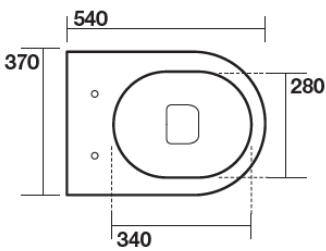

Code - FLO-WALL-NR

Includes:

311101 Flo Pan

318701 Flo "Standard" Soft Close Seat

Optional Seat:

319101 Flo "Slim" Soft Close Seat (pictured)

Suitable for use with all
TECE Wall Hung Cisterns

Manufactured in Italy
2 Years Warranty