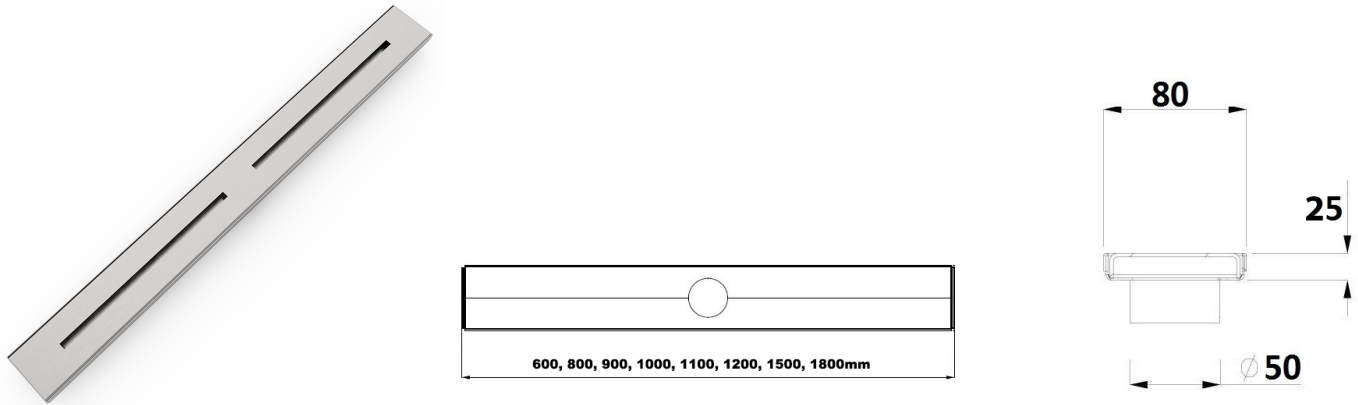

'PROJECT' Shower Grates

Product Code: SGNL-900-DRT / 1221151

Bella Vista

Specifications:

Style Mito Pattern 900mm Shower Grate

Material 304 Grade stainless steel

Finish Stainless Steel

Dimensions 900mm (l) x 80mm (w) x 25mm (d)*

Outlet Size 50mm

Details Suitable for commercial and residential
Interchangeable grate covers
Watermark approved
Available in 600, 800, 900, 1000, 1100, 1200, 1500 and 1800mm length
* Depth is for drain body and does not include outlet