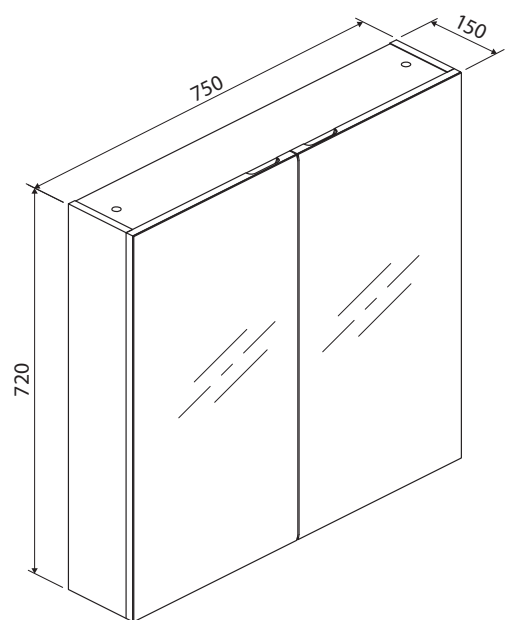

# 750 mm Pencil Edge Mirror Cabinet

**PSH750**

- Treated with resin emulsion paint to protect against corrosion
- 5mm thick pencil edge mirror doors
- Soft-close doors
- Three internal board shelves
- 2-Pac gloss white finish
- Can be recessed into wall (excludes side shelves)
- Made from E1 MDF board
- Strong 16mm thick backing boards
- Easy to install: with high quality backing boards, fixings can be placed anywhere through the back of the cabinet