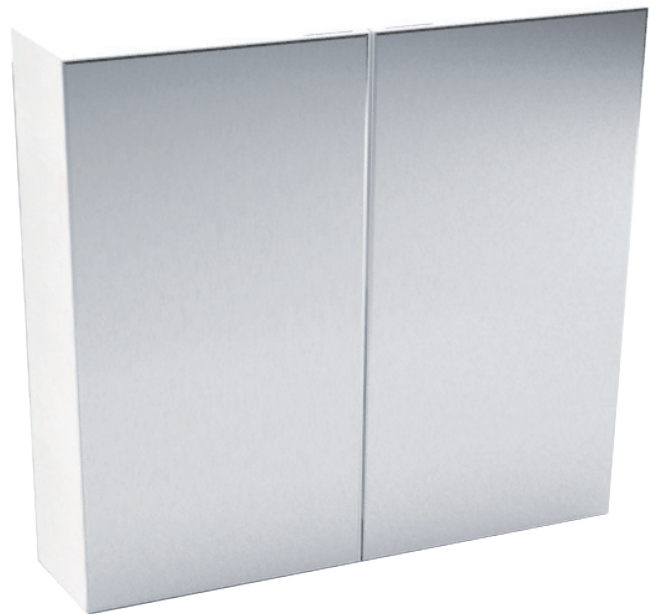

# 750 mm Pencil Edge Mirror Cabinet

**PSH750**

- Treated with resin emulsion paint to protect against corrosion
- 5mm thick pencil edge mirror doors
- Soft-close doors
- Three internal board shelves
- 2-Pac gloss white finish
- Can be recessed into wall (excludes side shelves)
- Made from E1 MDF board
- Strong 16mm thick backing boards
- Easy to install: with high quality backing boards, fixings can be placed anywhere through the back of the cabinet