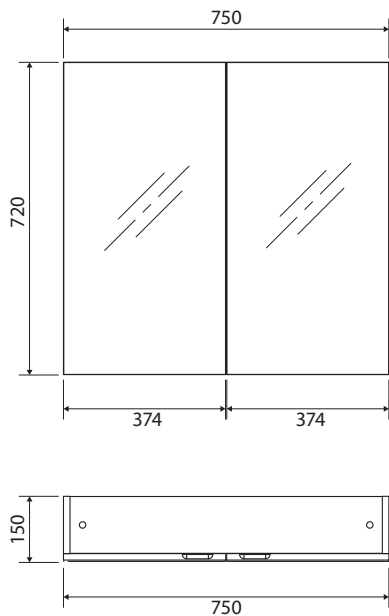

# 750 mm Pencil Edge Mirror Cabinet

**PSH750**

- Treated with resin emulsion paint to protect against corrosion
- 5mm thick pencil edge mirror doors
- Soft-close doors
- Three internal board shelves
- 2-Pac gloss white finish
- Can be recessed into wall (excludes side shelves)
- Made from E1 MDF board
- Strong 16mm thick backing boards
- Easy to install: with high quality backing boards, fixings can be placed anywhere through the back of the cabinet