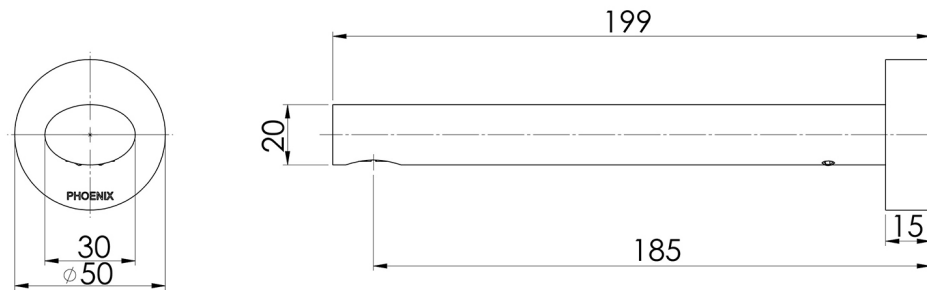

# VIVID SLIMLINE OVAL

VIVID SLIMLINE OVAL WALL BATH OUTLET 180MM

## SPECIFICATIONS