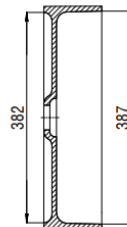

# BRA08-900-DEVON

**KASKADE**  
STONE BATHS & BASINS

*Couldn't be better*

Stone Cast Basin  
Matte White

The thickness of the rim is 12mm

**MATERIAL:** KASKADESTONE

**FINISH:** MATTE

**COLOUR:** WHITE

**DIMENSIONS:** 900 x 405 x 105mm

**PACKAGE SIZE:** 950 x 455 x 155mm

**NET WEIGHT:** 18.5kg

**GROSS WEIGHT:** 21.5kg

**WARRANTY:** 7 YEARS