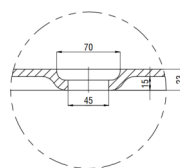

# BRA08-900-DEVON

**KASKADE**  
STONE BATHS & BASINS

*Couldn't be better*

Stone Cast Basin  
Matte White

The thickness of the rim is 12mm

**MATERIAL:** KASKADESTONE

**FINISH:** MATTE

**COLOUR:** WHITE

**DIMENSIONS:** 900 x 405 x 105mm

**PACKAGE SIZE:** 950 x 455 x 155mm

**NET WEIGHT:** 18.5kg

**GROSS WEIGHT:** 21.5kg

**WARRANTY:** 7 YEARS