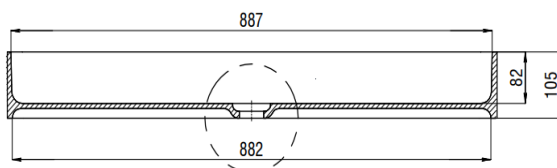

# BRA08-900-DEVON

**KASKADE**  
STONE BATHS & BASINS

*Couldn't be better*

Stone Cast Basin  
Matte White

The thickness of the rim is 12mm

**MATERIAL:** KASKADESTONE

**FINISH:** MATTE

**COLOUR:** WHITE

**DIMENSIONS:** 900 x 405 x 105mm

**PACKAGE SIZE:** 950 x 455 x 155mm

**NET WEIGHT:** 18.5kg

**GROSS WEIGHT:** 21.5kg

**WARRANTY:** 7 YEARS