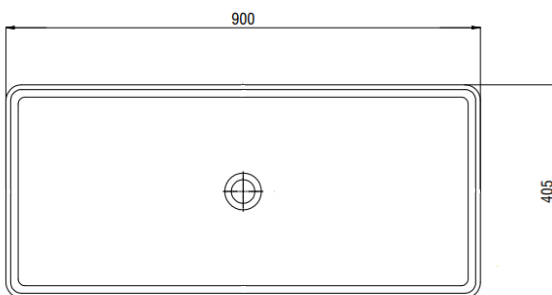

# BRA08-900-DEVON

**KASKADE**  
STONE BATHS & BASINS

*Couldn't be better*

Stone Cast Basin  
Matte White

The thickness of the rim is 12mm

**MATERIAL:** KASKADESTONE

**FINISH:** MATTE

**COLOUR:** WHITE

**DIMENSIONS:** 900 x 405 x 105mm

**PACKAGE SIZE:** 950 x 455 x 155mm

**NET WEIGHT:** 18.5kg

**GROSS WEIGHT:** 21.5kg

**WARRANTY:** 7 YEARS