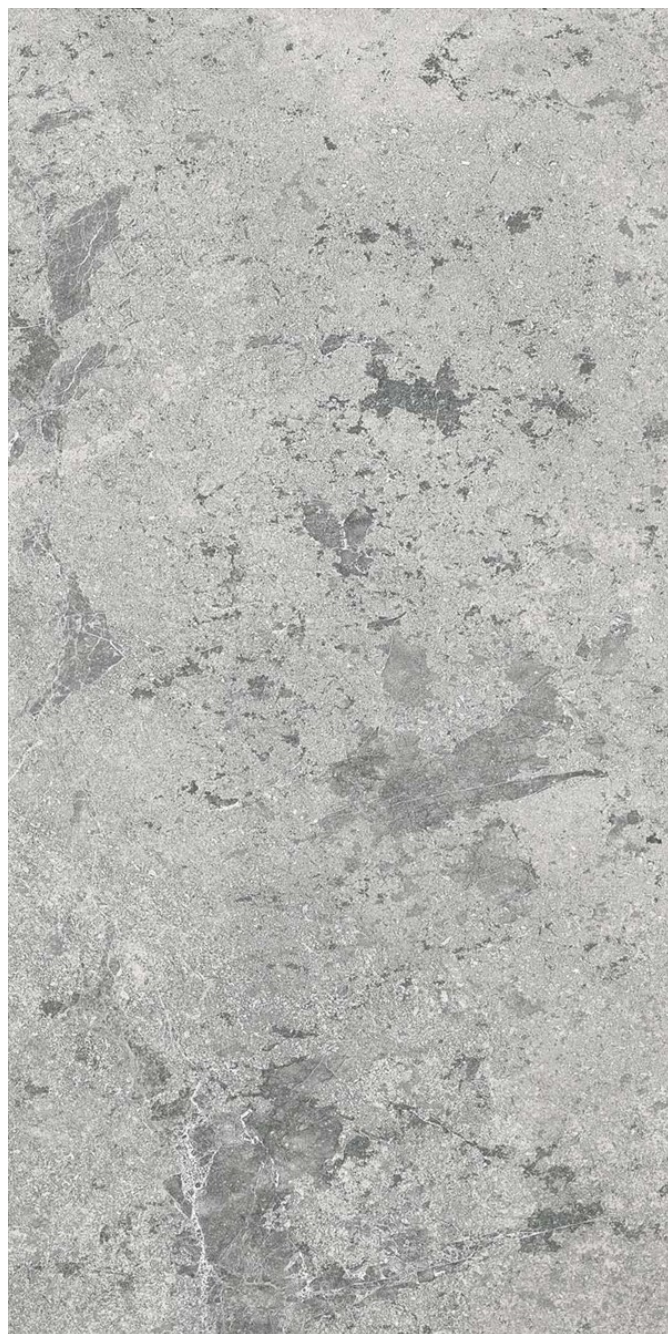

Product Specifications - Beaumont Tiles

MAXIMO GREY MATT

1007170 | 600x300mm

Range Name	Maximo
Colour	Grey
Surface Finish	Matt
Exclusive to Beaumonts	Yes
Country of Origin	AUS
Tile Undulation	Flat
Wear Rating	4
Slip Rating	P2
Variation	V3
Tile Type	GL-Vit
Tile Thickness	8.5mm
Edge	Pressed
Number of Faces	18
Pieces Per Pack	8
Pieces Per Sqm	5.56
Weight Per Sqm	20.18kg
Wet Barefoot Ramp Test	No Classification
Light Reflectance Value	Yd 27.2 Yw 24.5
% Crystalline Silica Content	15-25%
Porosity	> 0.5% <= 3%

Details are correct at the time of printing, however we reserve the right to correct any error which may occur from time to time. Please refer to your Beaumonts specialist to confirm all details and product availability.

The information provided in this Product Tech Spec Sheet is accurate, however you will need to make your own enquiries as to the intended use or application of the product.

Beaumonts Guide to Tile Rating information

Let us help you find the perfect tile. This handy guide explains Wear and Slip Ratings and how Variation impacts the look of your project.

Beaumonts Exclusive Floor Tile Visualiser

To see floor tiles live in your space, note the product number above and scan the QR code. See floor tiles live in your space!

#ichosebeaumonts

YouTube

tile.com.au