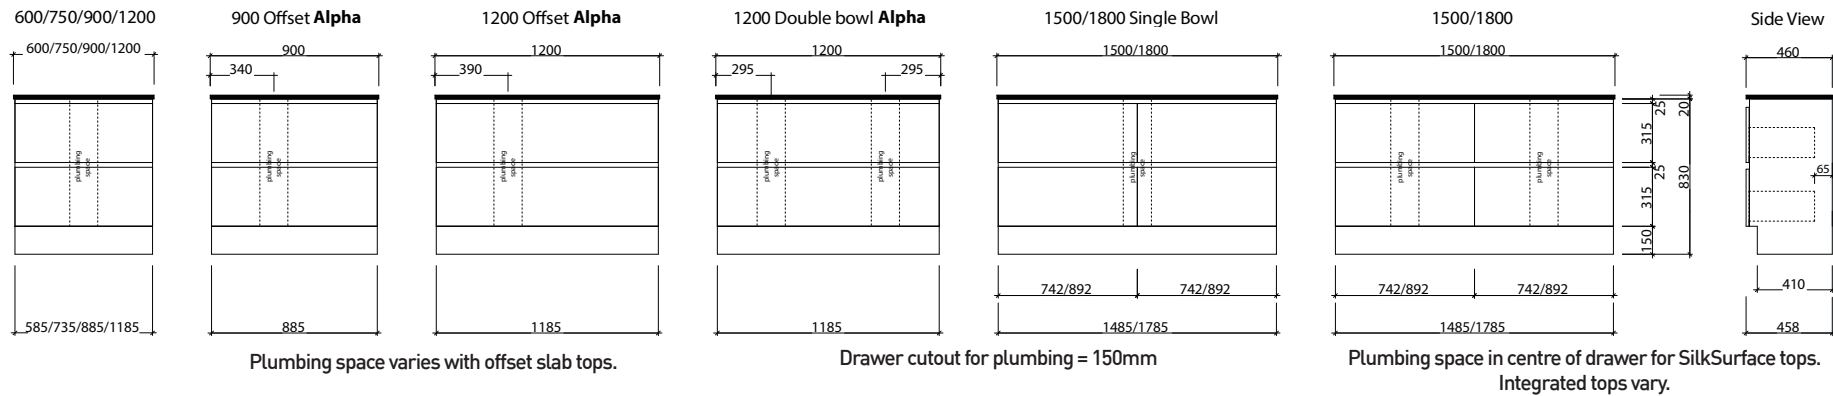

NEVADA PLUS

Wall Hung

Floor Standing

Waste size: Acrylic = 40mm, Ceramic = 32mm, Sculptured Marble = 32mm

Note: Where left or right hand options are available please specify or else cabinets will be supplied as per these drawings. All vanity top and basin sizes are nominal only. E&OE