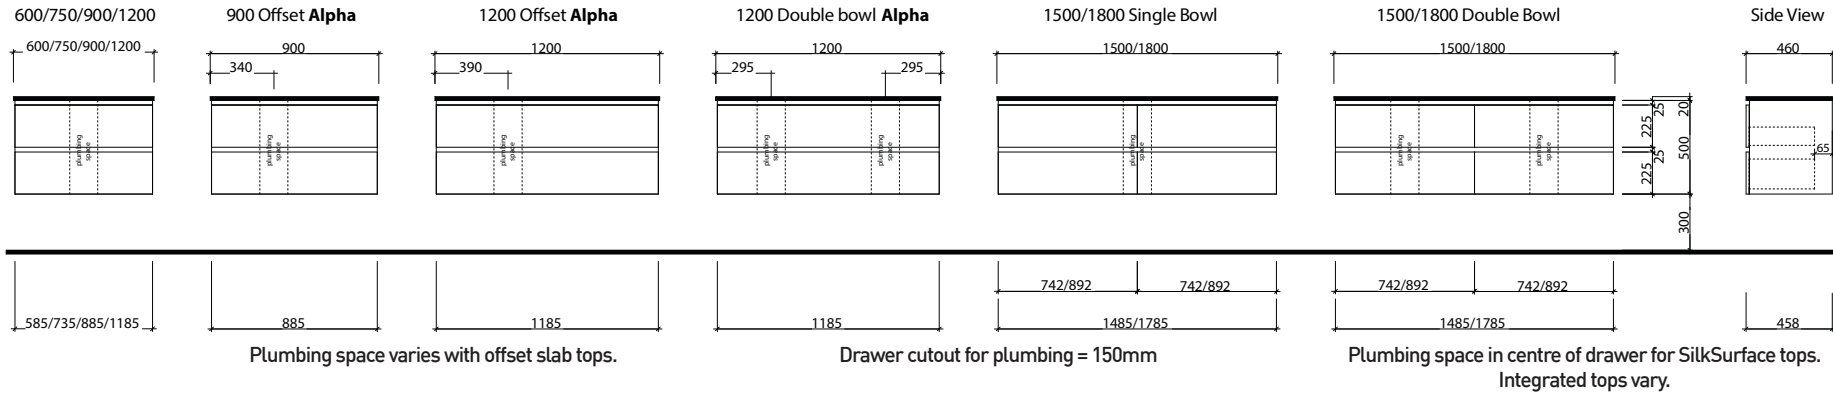

NEVADA PLUS

Wall Hung

Floor Standing

Waste size: Acrylic = 40mm, Ceramic = 32mm, Sculptured Marble = 32mm

Note: Where left or right hand options are available please specify or else cabinets will be supplied as per these drawings. All vanity top and basin sizes are nominal only. E&OE