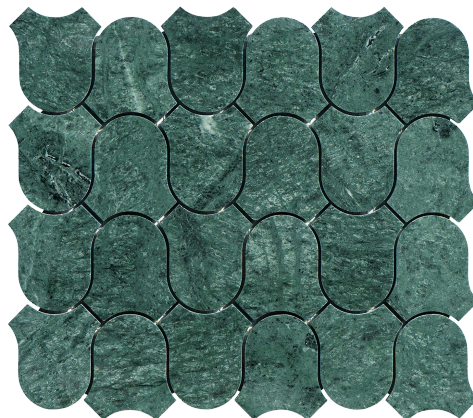

Product Specifications - Beaumont Tiles

TORU NATURAL MARBLE CLYDE TAJ GREEN HONED
MOSAIC

1317468 | 324x277mm

Range Name	Toru
Colour	Taj Green
Surface Finish	Honed
Country of Origin	CHN
Undulation	Flat
Slip Rating	
Tile Type	Stone
Tile Thickness	10mm
Edge	Saw Cut
Pieces Per Pack	5
Pieces Per Sqm	11.14
Weight Per Sqm	24.51kg
Wet Barefoot Ramp Test	
% Crystalline Silica Content	29.96%