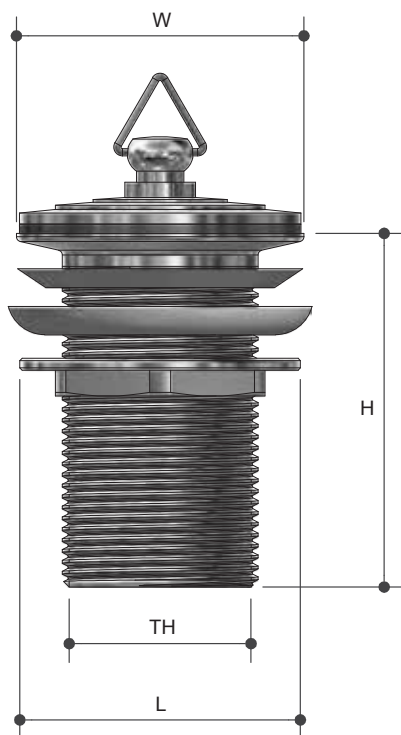

## BRASS PLUG

T321B | T361B | T361BMB

### Specifications

Available in 32mm and 40mm outlet

### Sizing Chart (MM)

	L	H	W	TH	SIZE
T321B	60	75	60	G 1 1/4"	32MM X 75MM
T361B	70	75	60	G 1 1/2"	40MM X 75MM
T361BMB	60	75	60	G 1 1/2"	40MM X 75MM