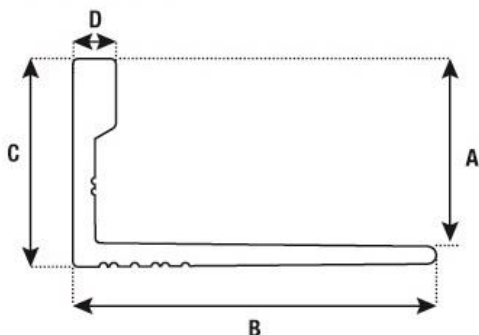

# Aluminium L-Shape Trim

- Aluminium angle for tile edge protection
- Used where tile meets carpet, wooden floors etc.
- Creates an attractive finish if used on external corners

ALLOY: 6063 TEMPER: T5

CHEMICAL CONTENT										
STANDARD	SILICONE (%)	IRON (%)	COPPER (%)	MANGANESE (%)	MAGNESIUM (%)	CHROMIUM (%)	ZINC (%)	TITANIUM (%)	OTHER (each 0.05%) (%)	ALUMINIUM (%)
(DIN/BS EN 573-3:1994 (DIN/BS EN 755-2:1997)	0.20-0.60	0.35	0.1	0.1	0.45-0.90	0.1	0.1	0.1	0.15	Rem

MECHANICAL PROPERTY					
STANDARD	DIMENSION (mm)	0.2% Proof Stress minimum (N/mm <sup>2</sup> )	Tensile Strength minimum (N/mm <sup>2</sup> )	Elongation (%)	Elongation on 50mm (%)
(DIN/BS EN 573-3:1994 (DIN/BS EN 755-2:1997)	<=3	130	175	8	6
	3<e<-25	110	160	7	5