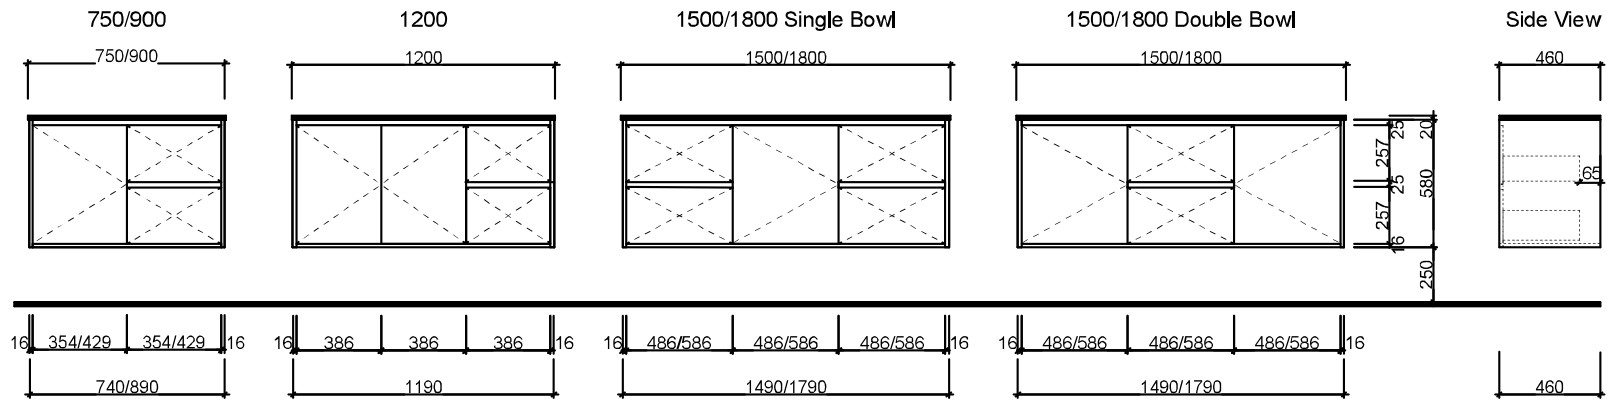

Noosa

Wall Hung

NOTE: Fronts are not equal on 750mm vanity with undermount basins.