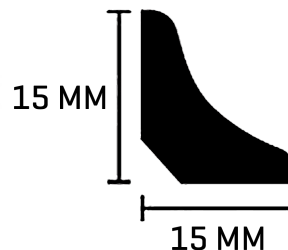

## SCOTIA DARK APNUS 15X2400 CONCAVED

1252268 | 0x0mm

Range Name	Scotia
Colour	
Country of Origin	AUS
Tile Type	
Tile Thickness	0mm
% Crystalline Silica Content	0

Details are correct at the time of printing, however we reserve the right to correct any error which may occur from time to time. Please refer to your Beaumonts specialist to confirm all details and product availability.