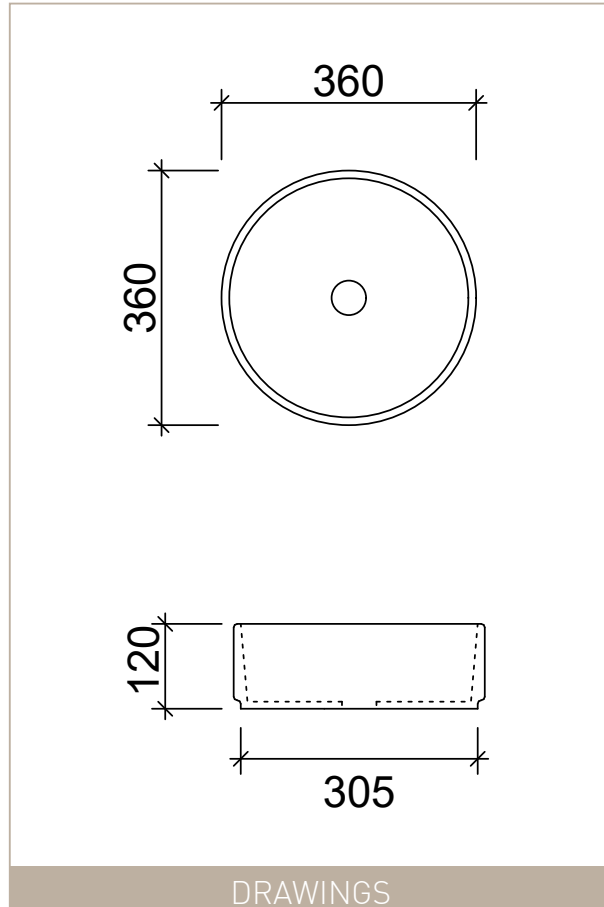

ALLURE

WG White Gloss Available
Code: ALL-BS-360-WG-S

WM White Matt Available
Code: ALL-BS-360-WM-U

BM Black Matt Available
Code: ALL-BS-360-BKM-U

ABOVE COUNTER

DRAWINGS

CUT OUT SPECIFICATIONS

Approx Capacity: 10L
Cut out Size: 80mm
Waste Size: 32mm without overflow

Ceramic Basin Sizes:
Due to the manufacturing process, ceramic basins will vary from their nominal stated sizes. Use the dimensions provided as a guide only.

NOTE: Waste not included
Refer to brochure for pricing