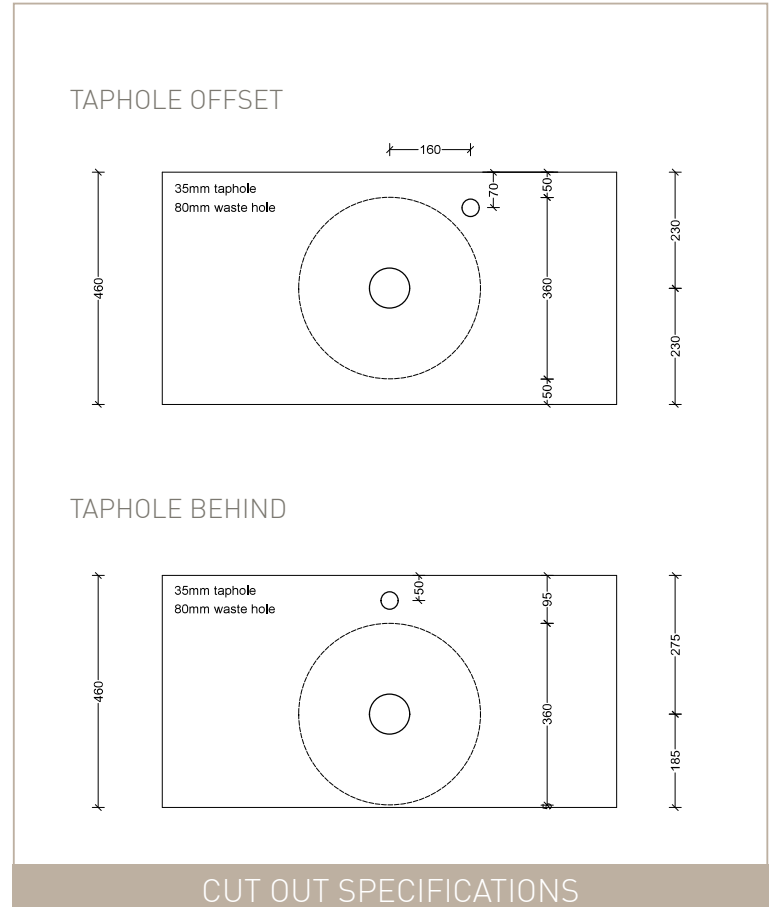

ALLURE

WG White Gloss Available
Code: ALL-BS-360-WG-S

WM White Matt Available
Code: ALL-BS-360-WM-U

BM Black Matt Available
Code: ALL-BS-360-BKM-U

ABOVE COUNTER

DRAWINGS

CUT OUT SPECIFICATIONS

Approx Capacity: 10L
Cut out Size: 80mm
Waste Size: 32mm without overflow

Ceramic Basin Sizes:
Due to the manufacturing process, ceramic basins will vary from their nominal stated sizes. Use the dimensions provided as a guide only.

NOTE: Waste not included
Refer to brochure for pricing