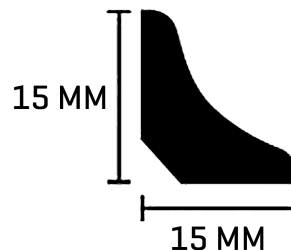

## SCOTIA MERAMEC 15X2400 CONCAVED

1252279 | 0x0mm

Range Name Scotia

Colour

Country of Origin AUS

Tile Type

Tile Thickness 0mm

% Crystalline Silica Content 0