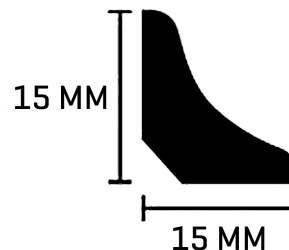

Product Specifications - Beaumont Tiles

SCOTIA KARTCHNER 15X2400 CONCAVED

1252275 | 0x0mm

Range Name Scotia

Colour

Country of Origin AUS

Tile Type

Tile Thickness 0mm

% Crystalline Silica Content 0

Details are correct at the time of printing, however we reserve the right to correct any error which may occur from time to time. Please refer to your Beaumonts specialist to confirm all details and product availability.

The information provided in this Product Tech Spec Sheet is accurate, however you will need to make your own enquiries as to the intended use or application of the product.

Beaumonts Guide to Tile Rating information

Let us help you find the perfect tile. This handy guide explains Wear and Slip Ratings and how Variation impacts the look of your project.

Beaumonts Exclusive Floor Tile Visualiser

To see floor tiles live in your space, note the product number above and scan the QR code. See floor tiles live in your space!