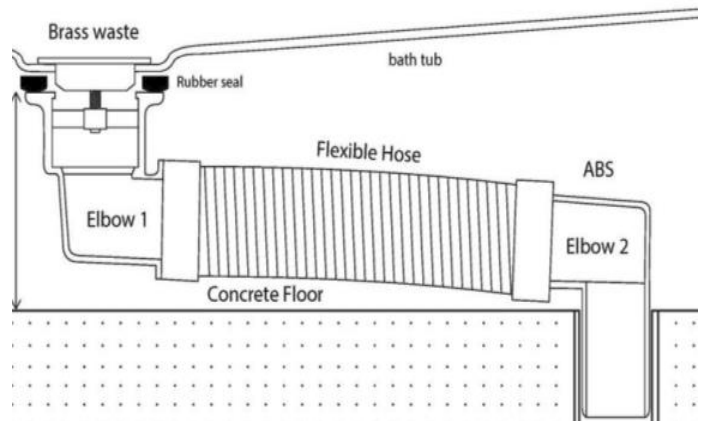

# POP UP WASTE & FLEXIBLE BATH CONNECTOR

### MEASUREMENTS (MM)

### POP UP WASTE & FLEXIBLE BATH CONNECTOR

Decinas flexible waste connector gives you an ideal solution to your plumbing requirements. Ideal for accommodating varying angles and gradients where space below spas and baths is limited.

Supplied with a flexible tube with a smooth internal bore, Flexidingers are designed to facilitate movement of the spa/bath when subjected to large volumes of hot water.

The flexible 300mm tube can be cut down to the desired size and glued.