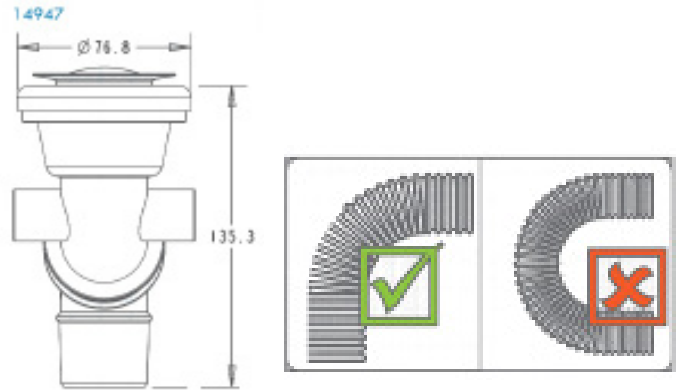

### MEASUREMENTS (MM)

### POP UP WASTE & FLEXIBLE BATH CONNECTOR

Decinas flexible waste connector gives you an ideal solution to your plumbing requirements. Ideal for accommodating varying angles and gradients where space below spas and baths is limited.

Supplied with a flexible tube with a smooth internal bore, Flexidingers are designed to facilitate movement of the spa/bath when subjected to large volumes of hot water.

The flexible 300mm tube can be cut down to the desired size and glued.

### KEY FEATURES

- Flexible waste connector
- Flexible 300mm tube can be cut down to desired length
- Chrome pop up waste