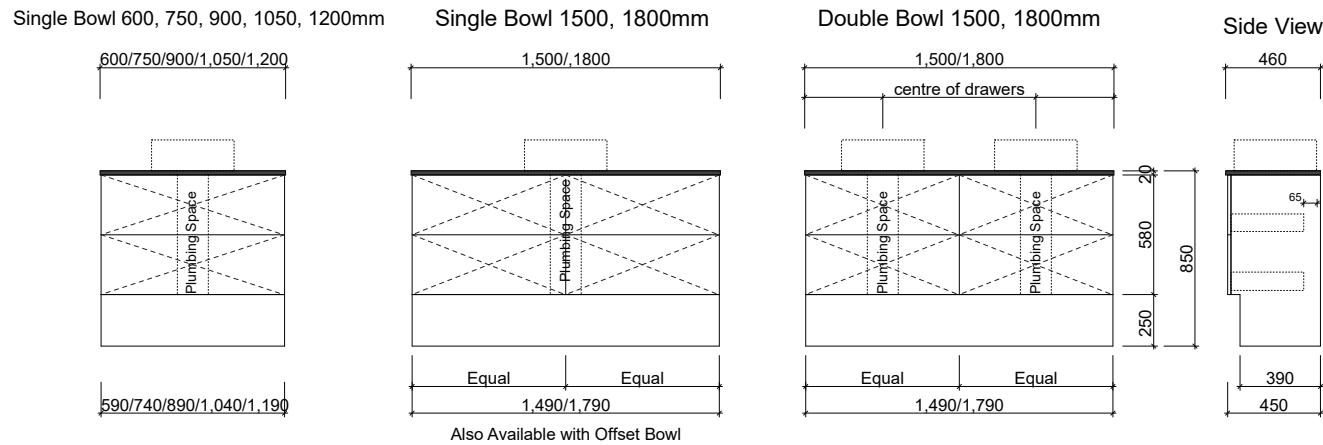

## Wall Hung

Drawer cutout for plumbing = 150mm. 1500, 1800 & 2100mm Single Bowl have plumbing void.

## Floor Standing

Drawer cutout for plumbing = 150mm. 1500, 1800 & 2100mm Single Bowl have plumbing void.

**Waste size:** Acrylic = 40mm, Ceramic = 32mm, Sculptured Marble = 32mm  
**Note:** Where left or right hand options are available please specify or else cabinets will be supplied as per these drawings. All vanity top and basin sizes are nominal only. E&OE