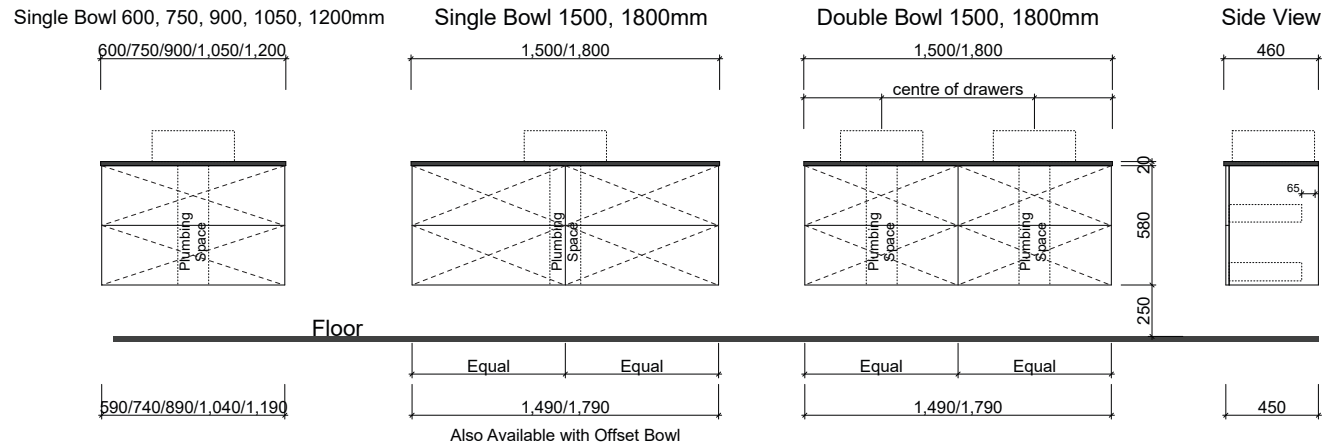

## Wall Hung

Drawer cutout for plumbing = 150mm. 1500, 1800 & 2100mm Single Bowl have plumbing void.

## Floor Standing

Drawer cutout for plumbing = 150mm. 1500, 1800 & 2100mm Single Bowl have plumbing void.

**Waste size:** Acrylic = 40mm, Ceramic = 32mm, Sculptured Marble = 32mm  
**Note:** Where left or right hand options are available please specify or else cabinets will be supplied as per these drawings. All vanity top and basin sizes are nominal only. E&OE