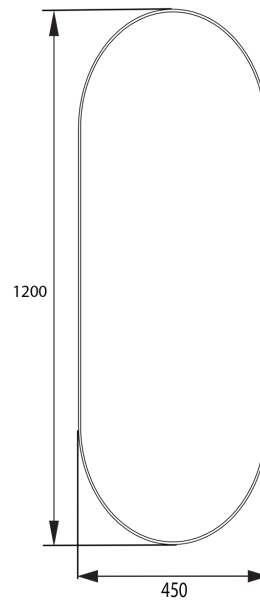

Modern Oblong 460X1210

Dimension (mm):

Width	460
Height	1210
Depth	40

Features:

Copper Free Mirror	✓
With Coloured Aluminium Frame	✓

Coloured Aluminium Frame

Matt Black	●	MO46121-MB
Gun Metal	●	MO46121-GM
Brushed Nickel	●	MO46121-BN
Rose Gold	●	MO46121-RG
Brushed Brass	●	MO46121-BB